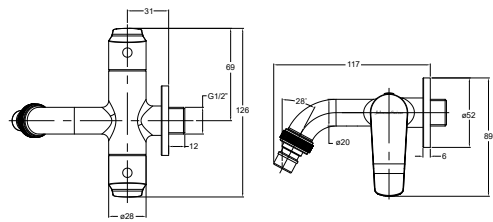

LAZIO

Lazio 1/2" 2-Way Bib Tap With Flange

DIMENSIONS

Length	126 mm
Width	69 mm
Height	89 mm

COLOURS AND FINISHES

CP CHROME

TECHNICAL DRAWINGS

FEATURES

Height (INCH): 3 1/2"

Length (INCH): 4 15/16"

Width (INCH): 2 11/16"