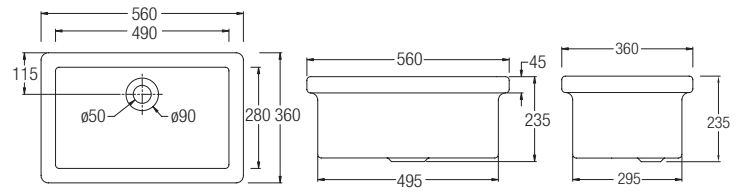

LAB SINK 560

Lab Sink 560

DIMENSIONS

Length	560 mm
Width	360 mm
Height	235 mm

COLOURS AND FINISHES

TECHNICAL DRAWINGS

FEATURES

Fixing kit: Not included

Installation type: Drop-in / Countertop