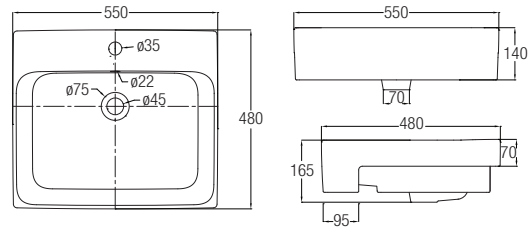

GEMELLI 550

Gemelli Rectangular 550 Semi-recessed Basin

DIMENSIONS

Length	550 mm
Width	480 mm
Height	165 mm

COLOURS AND FINISHES

TECHNICAL DRAWINGS

FEATURES

Bowl depth (inch): 6.5

Bowl depth (inch): 6 1/2"

Bowl depth (mm): 165

Bowl length (inch): 21.65

Bowl length (inch): 21 5/8"

Bowl length (mm): 550

Bowl width (inch): 18 7/8"

Bowl width (inch): 18.9

Bowl width (mm): 480

Fixing kit: Not included

Installation type: Semirecessed

Material: Vitreous china

Overflow type: Standard

Plug and Waste: Not included

Shape: Rectangular

Taphole configuration: 1 Taphole in the middle

Waste: Not included