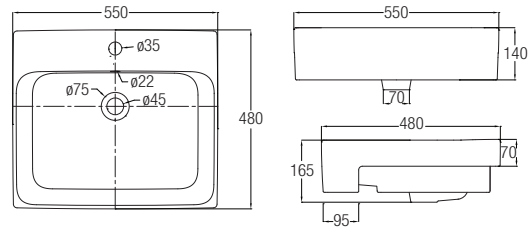

GEMELLI 550

Gemelli Rectangular 550 Semi-recessed Basin

DIMENSIONS

Length	550 mm
Width	480 mm
Height	165 mm

COLOURS AND FINISHES

TECHNICAL DRAWINGS

FEATURES

- Bowl depth (inch): 6.5
- Bowl depth (inch): 6 1/2"
- Bowl depth (mm): 165
- Bowl length (inch): 21.65
- Bowl length (inch): 21 5/8"
- Bowl length (mm): 550
- Bowl width (inch): 18 7/8"
- Bowl width (inch): 18.9
- Bowl width (mm): 480
- Fixing kit: Not included
- Installation type: Semirecessed
- Material: Vitreous china
- Overflow type: Standard
- Plug and Waste: Not included
- Shape: Rectangular
- Taphole configuration: 1 Taphole in the middle
- Waste: Not included