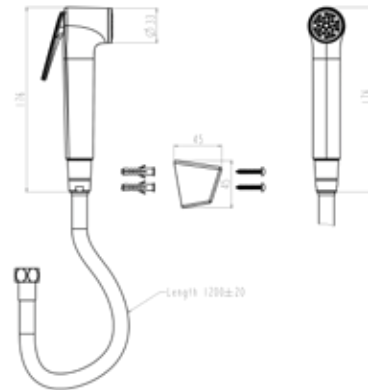

Hand Spray Bidets

Legerity Hand Bidet CW PVC Hose and Wall Bracket WBFA301719..

- CP - Chrome
- GM - Gunmetal
- MB - Matt Black