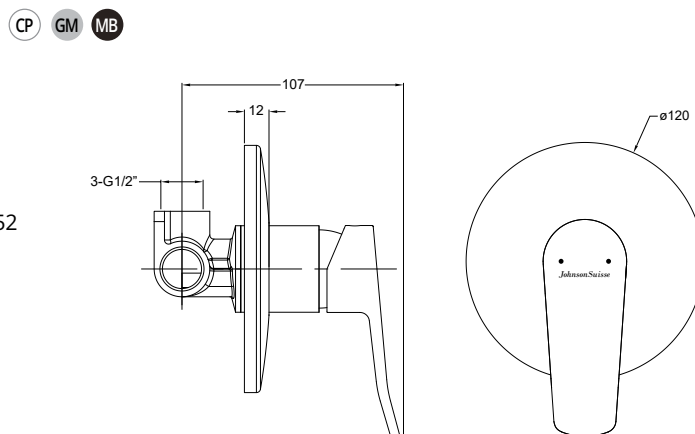

Lazio Concealed Shower Mixer WBFA301693..

Without Shower Kit
See compatible shower
Accessories on page 139 to 152

- CP - Chrome
- GM - Gunmetal
- MB - Matt Black