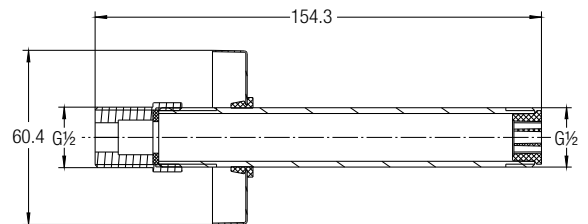

Brass Ceiling Shower Arm ✨ WBFA300728..

With Wall Flange

Length: 150mm

- CP - Chrome
- GM - Gunmetal
- MB - Matt Black