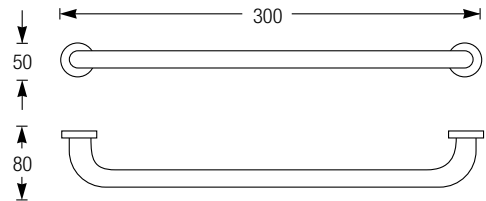

🌀 300mm

Safety Grab Bar
WBBA100130CP