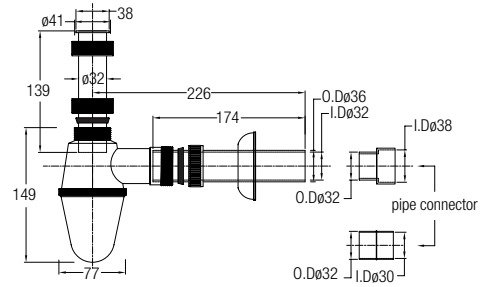

Plastic Bottle Trap WBFT400082CP

Length: 226/139mm