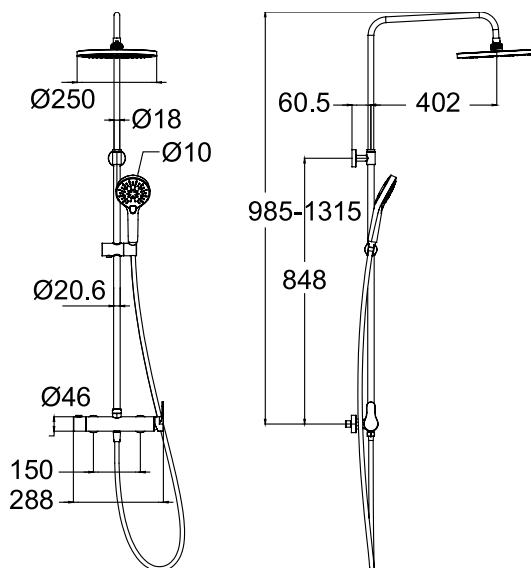

Shower Columns

Gavi-N Single Lever 3 Ways Wall-Mounted Shower Mixer Column **WBFA301567CP** ★★ 8-10L/MIN

High flow ø250 mm overhead rain shower
- 1500 mm flexible shower hose, PVC
- Ergonomic ø110 mm hand shower

3 functions:

- Massage
- Spray
- Spray+Massage

Hand shower holder
Comes with foldable Spout

Gavi-N Single Lever 2 Ways Wall-Mounted Shower Mixer Column **WBFA301657CP** ★★ 8-10L/MIN

High flow ø250 mm overhead rain shower
- 1500 mm flexible shower hose, PVC
- Ergonomic ø110 mm hand shower

3 functions:

- Massage
- Spray
- Spray+Massage

Hand shower holder