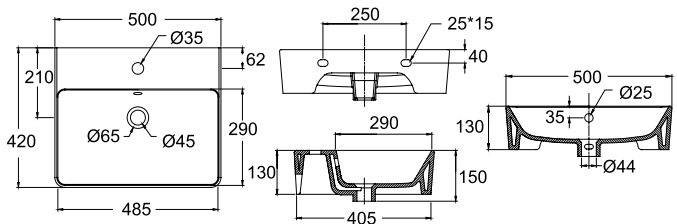

## Countertop Basins

**Gemelli  
Rectangular 450  
WBAAGM111WW**

-  450 x 410 x 165
-  1 tap hole

**Gemelli Oval 450  
WBAAGM141WW**

-  450 x 410 x 165
-  1 tap hole

**Trieste 500  
WBVC950212WW**

-  500 x 420 x 150
-  1 tap hole