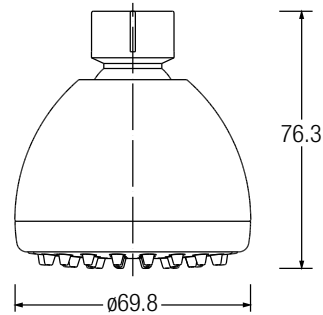

Fixed Shower Heads

Celtic Fixed Shower Head **☆☆** 6-8L/MIN WBFA300718CP

⌀100mm

1 function:
- Spray

Ocean II Fixed Shower Head **☆☆** WBFA300571CP

⌀70mm

1 function:
- Spray