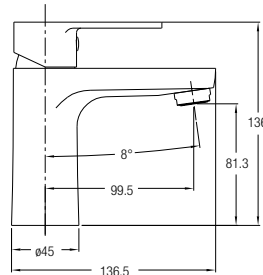

Turin Single Lever 1/2" Basin Pillar Tap ★★ 4-6L/MIN

WBFA301435CP

Without Waste
Without Flexible Hose