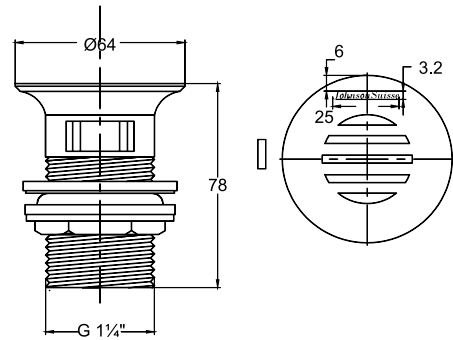

Basin Waste

Basin Grated Waste Outlet WBFT402068CP

With Overflow