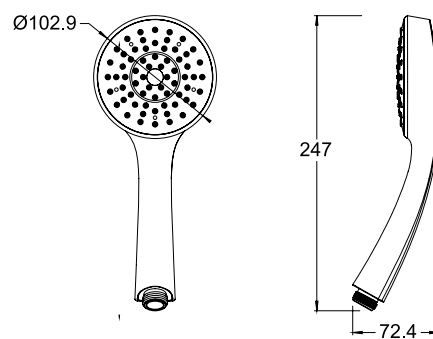

### Caspian II Hand Shower WBFA300723CP

☆☆

6-8L/MIN

🌀 ø100mm hand shower

1 function:

- Spray