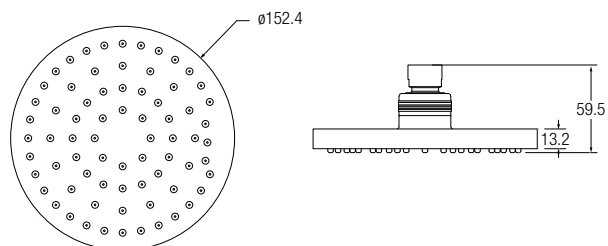

Belice Fixed Round Shower Head **★★** 6-8L/MIN WBFA301233CP

📏 ø150mm

1 function:
- Spray