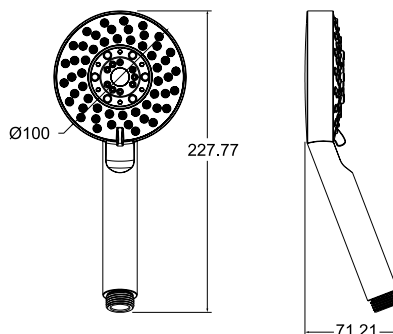

### Caspian Hand Shower WBFA300711CP

☆☆

6-8L/MIN

🌀 ø100mm hand shower

5 functions:

- Spray
- Massage
- Spray+Massage
- Bubbling
- Spray+Bubbling