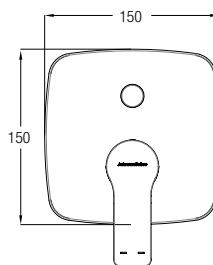

Trento Single Lever Concealed Bath-Shower Mixer WBSA301319CP

See compatible shower
Accessories on page 139 to 152