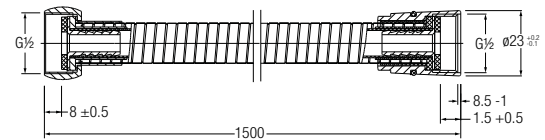

### Double Interlock Shower Hose WBFA300583CP

 Length: 1.5m