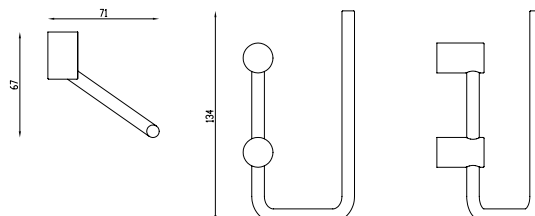

Spare Paper Holder CP GM MB
WBBA100382..

- CP - Chrome
- GM - Gunmetal
- MB - Matt Black