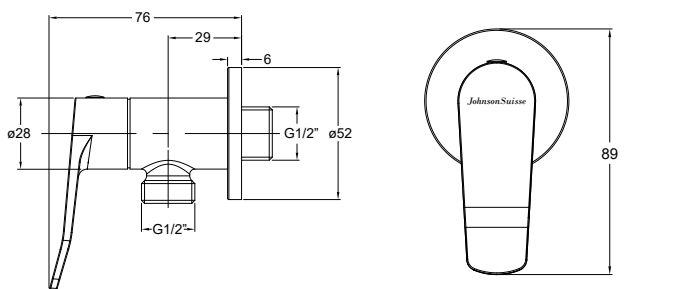

Lazio 1/2" Angle Valve With Wall Flange **★★** 4-6L/MIN **CP GM MB** **WBFA301702..**

Lead Free

- ☐ CP - Chrome
- ☒ GM - Gunmetal
- ☐ MB - Matt Black