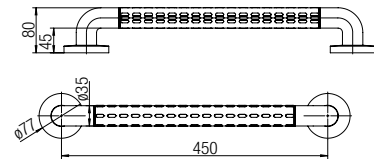

Special Needs

Horizontal Bend Grab Bar WBBA100335SS

1200 X 700mm

Wall-hinged Support Rail WBBA100336SS

730mm

Straight Grab Bar WBBA100337SS

450mm

V-shape Grab Bar (Right) WBBA100338SS

700 X 700mm