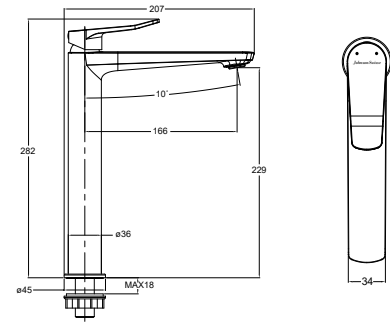

Lazio Single Lever Tall Basin Mixer WBFA301691..

4-6L/MIN

Without Waste
With Flexible Hose

○ CP - Chrome

● GM - Gunmetal

● MB - Matt Black