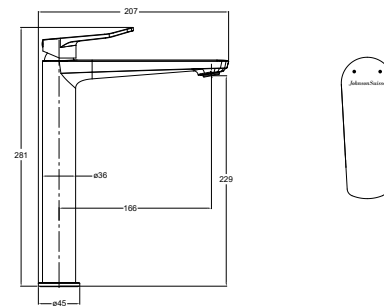

### Lazio Single Lever Tall Basin Mixer WBFA301691..

4-6L/MIN

Without Waste  
With Flexible Hose

○ CP - Chrome

● GM - Gunmetal

● MB - Matt Black