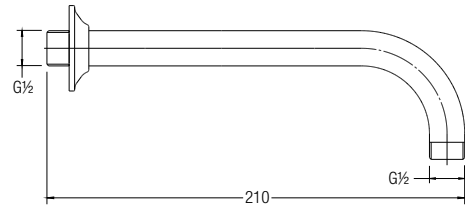

Shower Arms

Brass Shower Arm WBFA300579CP

With Wall Flange

📏 Length: 100mm

Brass Shower Arm WBFA300474CP

With Wall Flange

📏 Length: 150mm

Brass Shower Arm WBFA300577CP

With Wall Flange

📏 Length: 200mm

Brass Shower Arm WBFA301186CP

With Wall Flange

📏 Length: 200mm (45 Degree Angle)

Brass Shower Arm WBFA300578..

With Wall Flange

📏 Length : 300mm

- CP - Chrome
- GM - Gunmetal
- MB - Matt Black