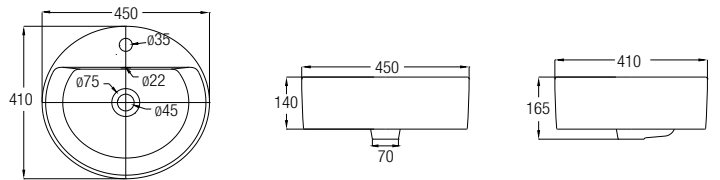

## Countertop Basins

**Gemelli  
Rectangular 450  
WBAAGM111WW**

-  450 x 410 x 165
-  1 tap hole

**Gemelli Oval 450  
WBAAGM141WW**

-  450 x 410 x 165
-  1 tap hole

**Trieste 500  
WBVC950212WW**

-  500 x 420 x 150
-  1 tap hole