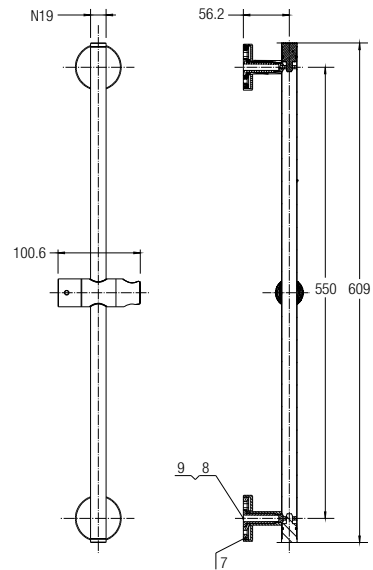

Sliding Bar WBFA300694CP

- Length: 600mm
- Size : Ø19mm (Round)