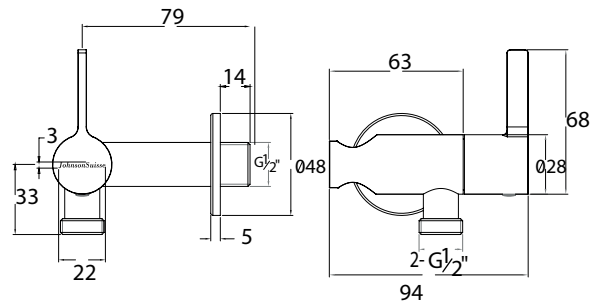

Lira 1/2" Angle Valve ★★★ **2.5-4L/MIN**
With Hand Shower Holder
with Wall Flange
WBFA301676CP