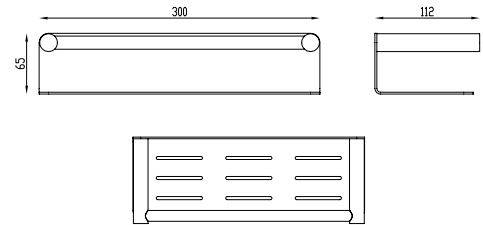

Cesena (S/Steel 304)

Toilet Roll Holder With Lid and Shelf WBBA100376..

- ☐ CP - Chrome
- ☒ GM - Gunmetal
- ☒ MB - Matt Black

Metal Shelf WBBA100381..

- ☒ 300mm
- ☐ CP - Chrome
- ☒ GM - Gunmetal
- ☒ MB - Matt Black

Towel Rail WBBA100373..

- ☒ 800mm
- ☐ CP - Chrome
- ☒ GM - Gunmetal
- ☒ MB - Matt Black

Double Towel Rail WBBA100374..

- ☒ 800mm
- ☐ CP - Chrome
- ☒ GM - Gunmetal
- ☒ MB - Matt Black

Double Towel Shelf WBBA100375..

- ☒ 580mm
- ☐ CP - Chrome
- ☒ GM - Gunmetal
- ☒ MB - Matt Black