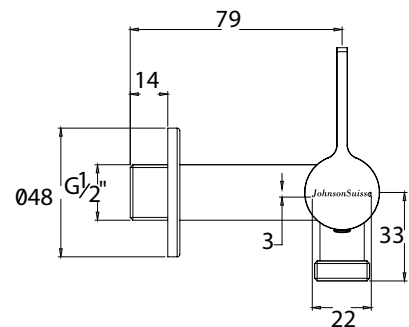

## Lira Series

**Lira 1/2" Angle Valve** ★★ **4-6L/MIN**  
**WBFA301669CP**

**Lira 1/2" Angle Valve** ★★★ **2.5-4L/MIN**  
**With Hand Shower Holder**  
**with Wall Flange**  
**WBFA301676CP**

**Lira 1/2" 2 Ways Angle Valve** ★★★ **2.5-4L/MIN**  
**with Wall Flange**  
**WBFA301675CP**