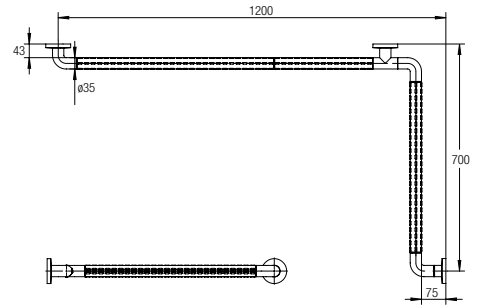

Special Needs

Horizontal Bend Grab Bar WBBA100335SS

1200 X 700mm