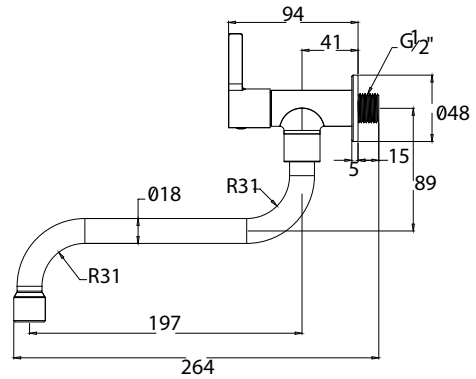

**Lira 1/2" Concealed Shower Tap**  
**WBFA301670CP**

Without Shower Kit  
 See compatible shower  
 Accessories on page 139 to 152

Lira Series

**Lira 1/2" Ablution Tap** ★★ **4-6L/MIN**  
with Wall Flange  
**WBFA301674CP**