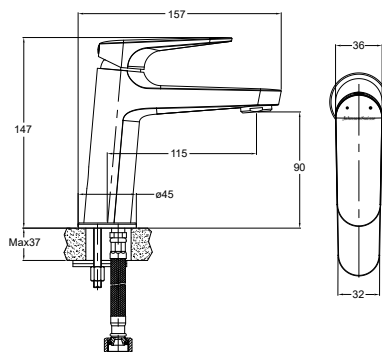

Without Waste  
Without Flexible Hose

**Resina Single Lever Basin Mixer** ★★ **4-6L/MIN**  
**WBFA301708CP**

Without Waste  
With Flexible Hose

**Resina Single Lever Tall Basin Pillar Tap** ★★ **4-6L/MIN**  
**WBFA301711CP**