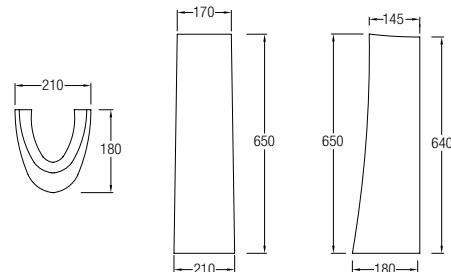

Universal Pedestal WBABUN000WW

- ✂ 180 x 210 x 650