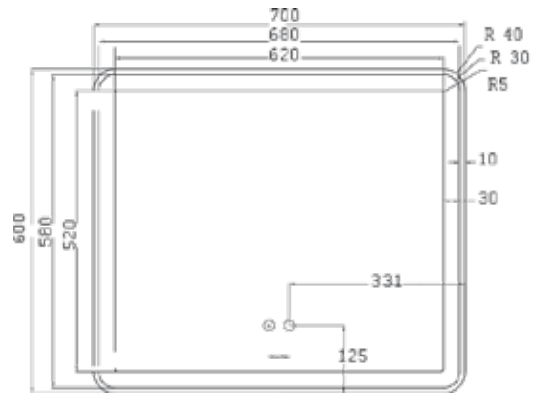

**Elba Rectangular  
WBBM150001WW**

Rectangular Frameless Mirror

- 600 x 700 mm
- Touch Sensor  
+ Anti fog  
+ LED lights

**Elba 600 Black  
WBBM150000BK**

Round Black Frame Mirror

- Ø 600
- Touch Sensor  
+ Anti fog  
+ LED lights