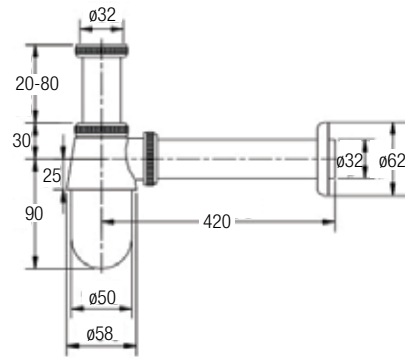

### Zinc Bottle Trap WBFT400993CP

Length: 420/80mm