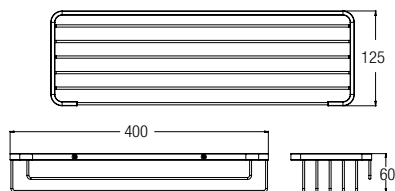

Brass Chrome, Commercial Series

Toilet Roll Holder with Shelf
WBBA100365CP

200x110mm

300x104mm

Grated Container
WBBA100278CP

200mm

Grated Container
WBBA100279CP

300mm

Grated Container
WBBA100280CP

400mm