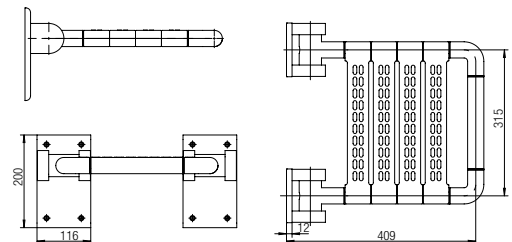

## Special Needs

**V-shape Grab Bar (Left)**  
**WBBA100339SS**

 700 X 700mm

**L-shape Grab Bar**  
**WBBA100341SS**

 750 X 750mm

**Straight Grab Bar**  
**WBBA100342SS**

 750mm

**Flip-up Shower Seat**  
**WBBA100343SS**