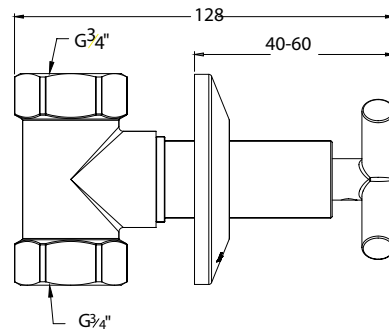

**Asti-N '3/4" Cross Handle Stop Valve
With Wall Flange
WBFA301685CP**