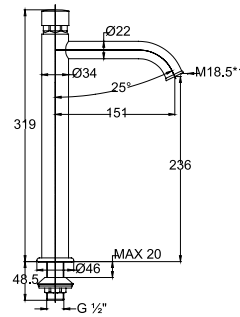

Self-Closing Series

Without Waste
Without Flexible Hose

Without Waste
Without Flexible Hose

Angle Valve

Hot 1/2" Angle Valve
WBFA301121CP

Cold 1/2" Angle Valve
WBFA301122CP