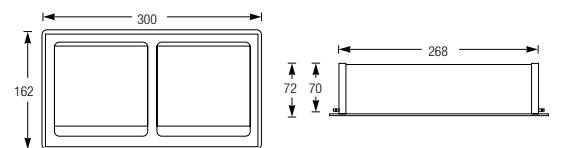

Double Semi-Recessed Toilet Roll Holder (Horizontal) With Cover
WBBA100128CP