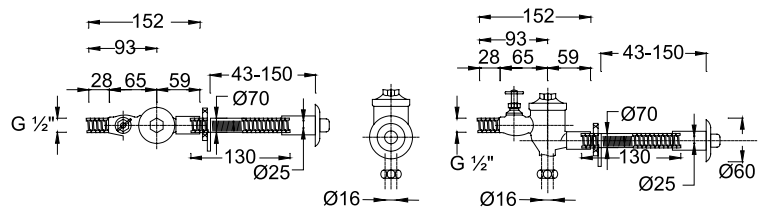

Concealed Urinal Flush Valve WBFT400456CP

Duct type