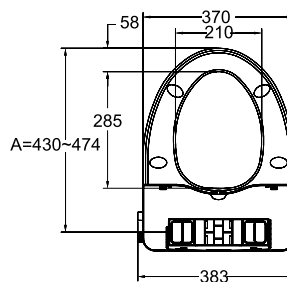

Manual Bidet Seat, U Shape WBTS800169WW

↗ 500 x 370 x 60

Application:
Vicenza CC WC   Turin CC WC
Treviso BTW WC   Pisa OP WC
Terni CC WC   Como CC WC
Terni OP WC
Treviso CC WC