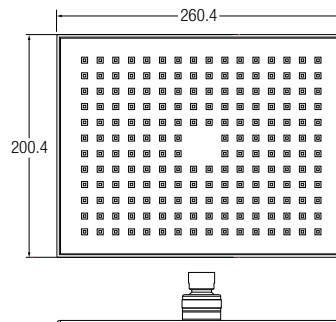

Fixed Shower Heads

Flores II Fixed Rectangle Shower Head ★ ★ 6-8L/MIN WBFA301234CP

200 x 260mm

1 function:
- Spray