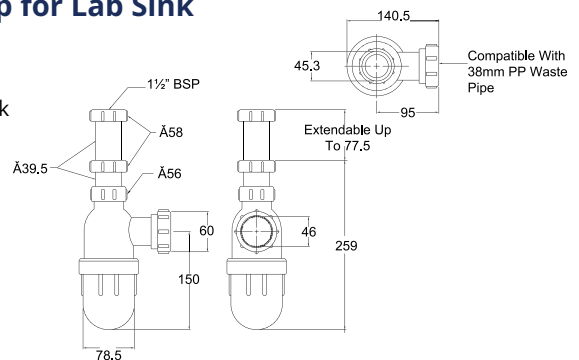

PP Anti-Siphon Bottle Trap for Lab Sink WBFT402077XX

Comes with Horizontal Pipe, Black

Length: 300/77.5mm