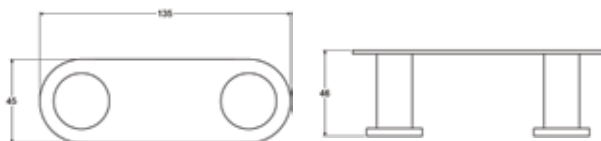

Double Robe Hook CP GM MB
WBBA100379..

- CP - Chrome
- GM - Gunmetal
- MB - Matt Black