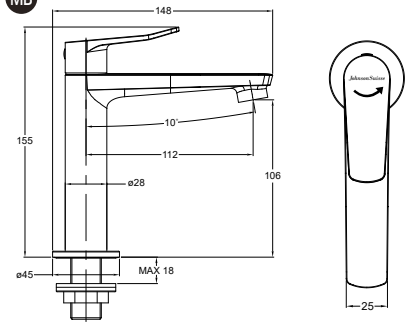

Lazio Series

Lazio Quarter Turn **Basin Pillar Tap**
WBFA301690..

☆☆ **4-6L/MIN** CP GM MB

Without Waste
Without Flexible Hose
Lead Free

- CP - Chrome
- GM - Gunmetal
- MB - Matt Black