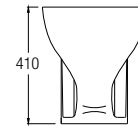

### Sheffield BO/BI WBSESF212WW

615 x 360 x 410

Washdown  
BO/BI 105mm

WBTS800088WW (PP)

WBTS800110WW