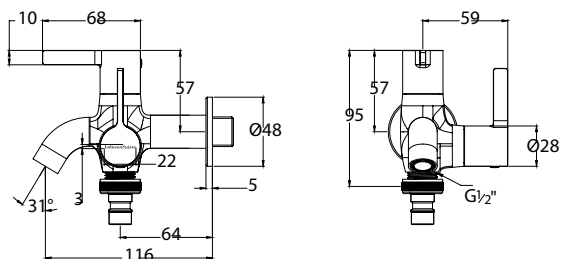

Without Waste  
Without Flexible Hose

Lira 1/2" Bib Tap with Wall Flange ★★ 4-6L/MIN  
WBFA301667CP

Lira 1/2" Washing Machine Tap ★ 8-10L/MIN  
WBFA301668CP

Lira 1/2" 2 Ways Bib Tap ★ 6-8L/MIN  
WBFA301671CP