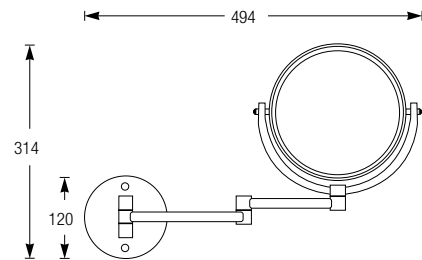

Matt Dustbin
WBBA100275CP