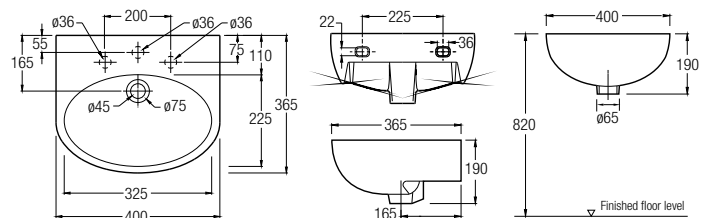

Boston 400 WBSABS101WW

- ✂ 400 x 365 x 190
- 1 tap hole