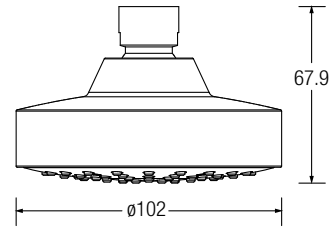

Fixed Shower Heads

Celtic Fixed Shower Head **☆☆** 6-8L/MIN WBFA300718CP

⌀100mm

1 function:
- Spray

Ocean II Fixed Shower Head **☆☆** WBFA300571CP

⌀70mm

1 function:
- Spray