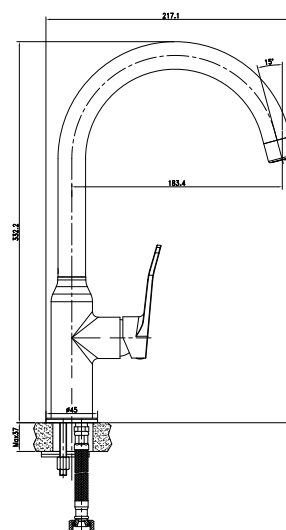

Lazio Series

Lazio Wall-Mounted ☆☆ Sink Tap WBFA301704..

4-6L/MIN CP GM MB

Without Flexible Hose

- ☐ CP - Chrome
- ☒ GM - Gunmetal
- ☐ MB - Matt Black

Lazio Deck-Mounted ☆☆ Sink Tap WBFA301703..

4-6L/MIN CP GM MB

Without Flexible Hose

- ☐ CP - Chrome
- ☒ GM - Gunmetal
- ☐ MB - Matt Black

Lazio Single Lever Deck- Mounted Sink Mixer ☆☆ WBFA301698..

4-6L/MIN CP GM MB

With Flexible Hose

- ☐ CP - Chrome
- ☒ GM - Gunmetal
- ☐ MB - Matt Black