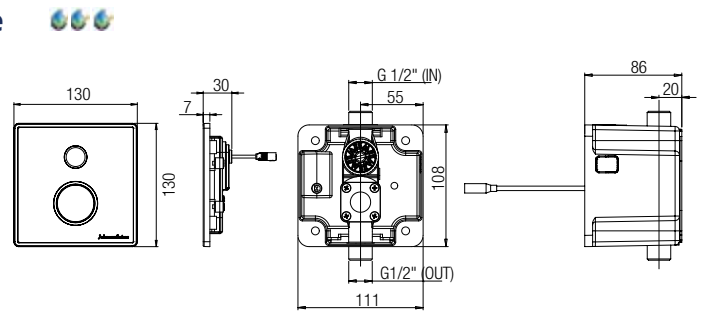

Urinal Flush Valve

Urinal Sensor Flush Valve WBFT401003CP

(External Plate)

WBFT401009CP

(Built-in Body)

Comes with an override button
(electronic) with LED, AC
(Box type)