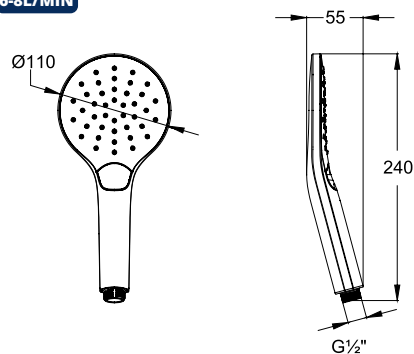

### Bering-N Hand Shower WBFA301636CP

☆☆

6-8L/MIN

🌀 ø110mm hand shower

3 functions:

- Spray
- Massage
- Spray+Massage