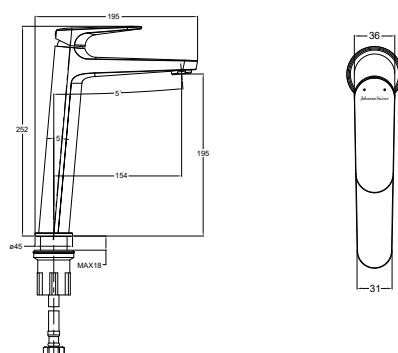

Resina Single Lever Tall Basin Mixer ★★ **4-6L/MIN**
WBFA301710CP

Without Waste
With Flexible Hose