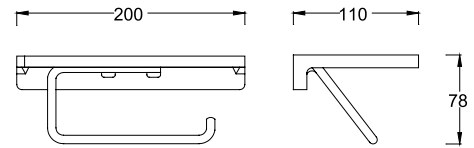

Brass Chrome, Commercial Series

Toilet Roll Holder with Shelf
WBBA100365CP

200x110mm

300x104mm

Grated Container
WBBA100278CP

200mm

Grated Container
WBBA100279CP

300mm

Grated Container
WBBA100280CP

400mm