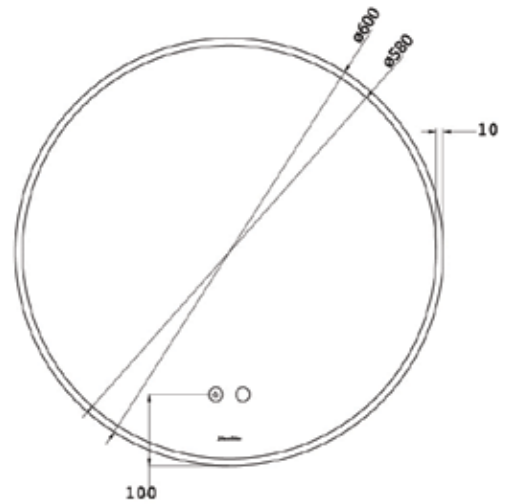

**Elba Rectangular  
WBBM150001WW**

Rectangular Frameless Mirror

- 600 x 700 mm
- Touch Sensor  
+ Anti fog  
+ LED lights

**Elba 600 Black  
WBBM150000BK**

Round Black Frame Mirror

- Ø 600
- Touch Sensor  
+ Anti fog  
+ LED lights