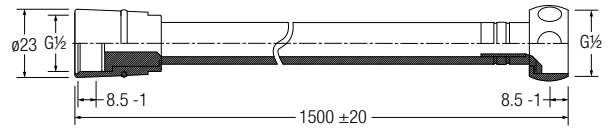

Double Interlock Hose WBFA301090CP

Length: 1.2m