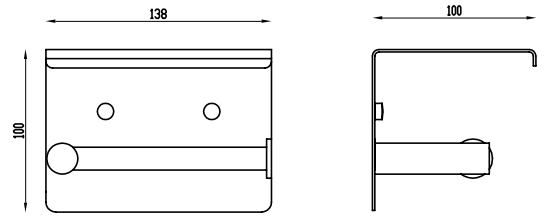

Cesena (S/Steel 304)

Toilet Roll Holder With Lid and Shelf WBBA100376..

- ☐ CP - Chrome
- ☒ GM - Gunmetal
- ☒ MB - Matt Black

Metal Shelf WBBA100381..

- ☒ 300mm
- ☐ CP - Chrome
- ☒ GM - Gunmetal
- ☒ MB - Matt Black