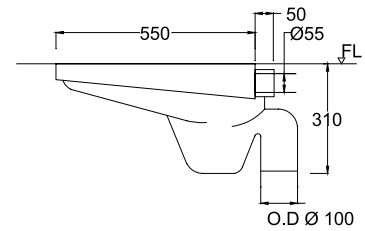

### Andermatt-N Integral S Trap WBACAM001WW

550 x 395 x 310

For Installation with:  
WBSFNV005WW  
Nova C Cistern Set 4.5/3L

With Integral Trap and Tread Plates

Roughing-in distance BO: 210mm