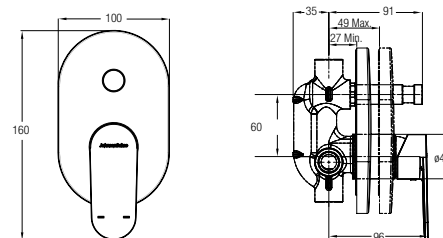

Ferla-N Single Lever Concealed Bath-Shower Mixer WBSA301314CP

See compatible shower
Accessories on page 139 to 152