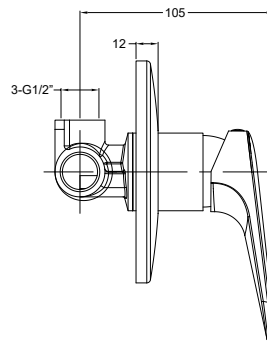

Resina Concealed Shower Mixer WBFA301712CP

Without Shower Kit
See compatible shower
Accessories on page 139 to 152