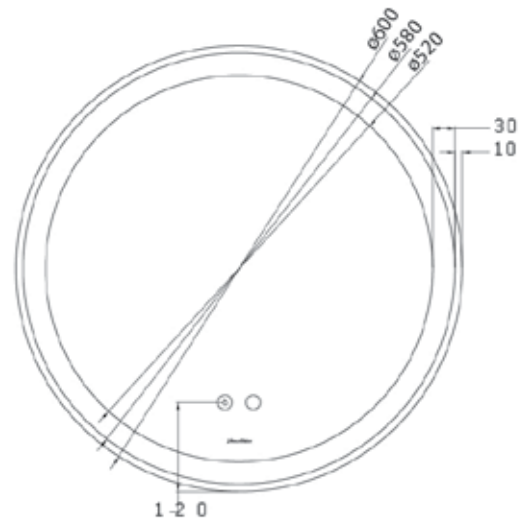

**Elba Rectangular
WBBM150001WW**

Rectangular Frameless Mirror

- 600 x 700 mm
- Touch Sensor
  + Anti fog
  + LED lights

**Elba 600 Black
WBBM150000BK**

Round Black Frame Mirror

- Ø 600
- Touch Sensor
  + Anti fog
  + LED lights

**Elba 600
WBBM150000WW**

Round Frameless Mirror

- Ø 600
- Touch Sensor
  + Anti fog
  + LED lights