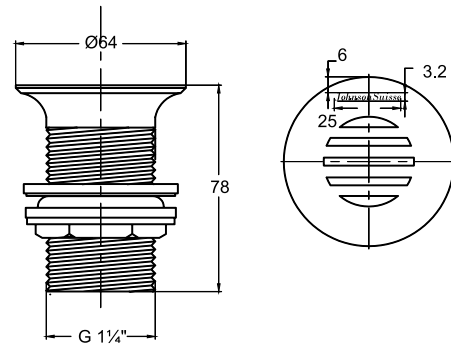

Basin Grated Waste Outlet WBFT402069CP

Without Overflow