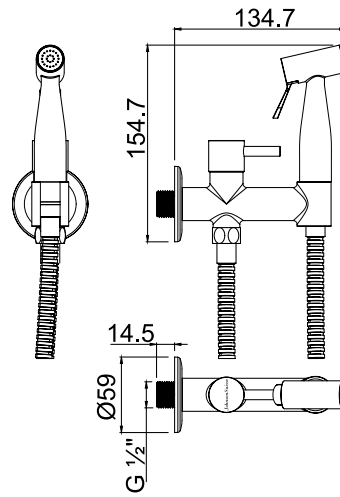

Hand Bidet Set ★★ WBFA301616CP (PVC Hose) WBFA301562CP (SS Hose)

🌀 Length: 1.2m

Hand Spray and Angle Valve