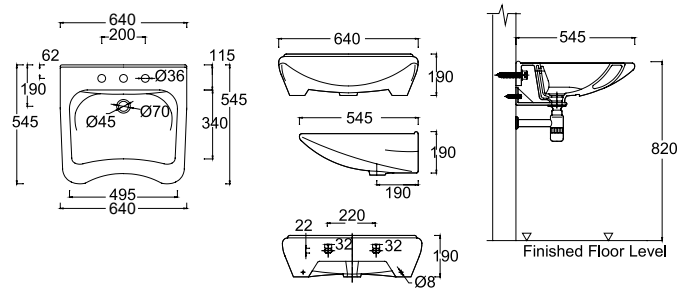

## Clinical Basins

**Boston 500**  
**WBSABS220WW**

500 x 430 x 210

Half Pedestal  
WBSBHP000WW

Universal Pedestal  
WBABUN000WW

**Handicap Basin**  
**WBSAHC000WW**

640 x 545 x 190