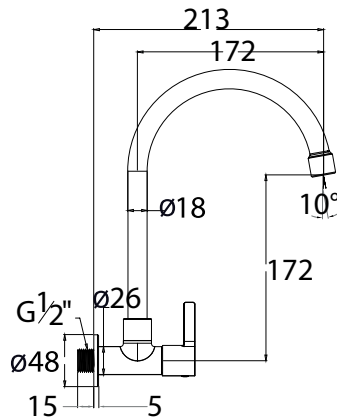

Lira 1/2" Wall Mounted Sink Tap ★★ **4-6L/MIN**
with Swivel (Round) Spout & Wall Flange
WBFA301673CP

Swivel Swivel Spout
Without Waste
Without Flexible Hose