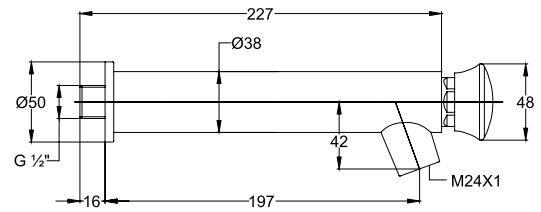

Wall-Mounted Self-Closing Tap (Long) ★★ ★ 1.5-4L/MIN 2L/MIN
WBFA301621CP