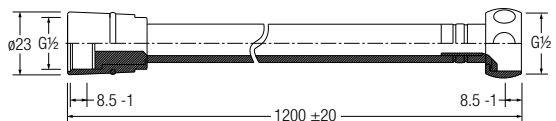

PVC Shower Hose (Grey) WBFA300587XX

Length: 1.2m