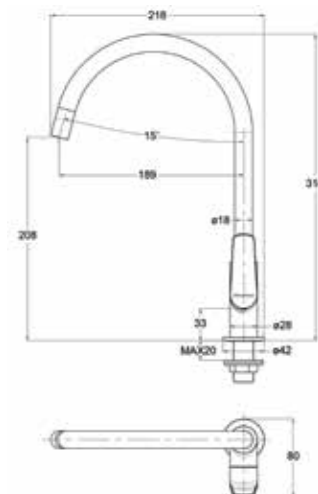

Lazio Single Lever Deck- Mounted Sink Mixer ☆☆ WBFA301698..

4-6L/MIN CP GM MB

With Flexible Hose

- ☐ CP - Chrome
- ☒ GM - Gunmetal
- ☐ MB - Matt Black