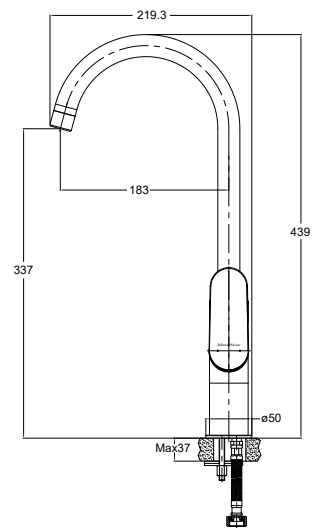

Resina Single Lever Deck-Mounted Sink Mixer WBFA301717CP

With Flexible Hose

★★ 4-6L/MIN