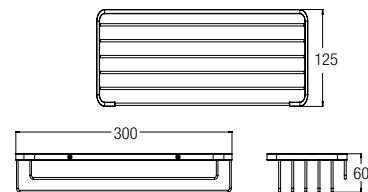

Grated Container
WBBA100280CP

400mm