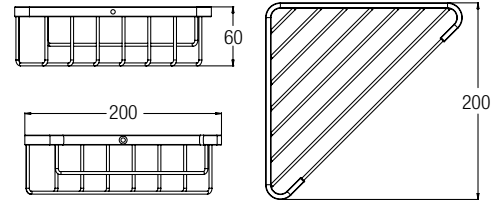

Brass Chrome, Commercial Series

Corner Grated Container
WBBA100281CP

🌀 200 x 200 x 60mm

Corner Grated Container
WBBA100282CP