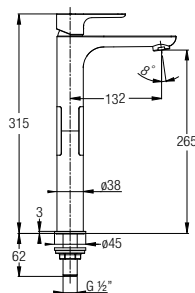

Trento Single Lever 1/2" ★★ Tall Basin Pillar Tap WBFA301351CP

4-6L/MIN

Without Waste
Without Flexible Hose