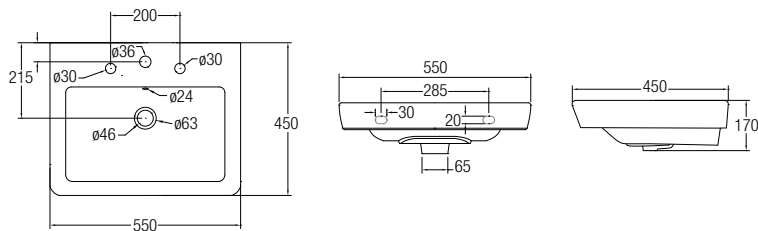

Bergamo Square
WBSABQ101WW

Bergamo Square Half Pedestal
WBSBBQ000WW