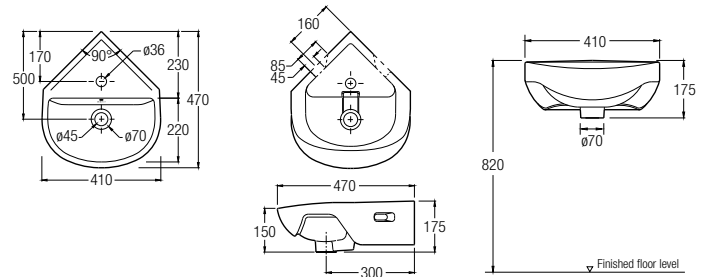

Windsor Corner WBSAWC100WW

- ✂ 410 x 470 x 175
- 1 tap hole