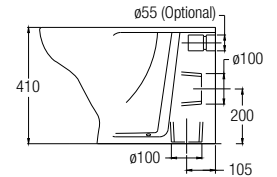

Sheffield BO/TI WBSESF222WW

615 x 360 x 410

Washdown
BO/TI 105mm

WBTS800088WW (PP)

WBTS800110WW

Sheffield HO/BI WBSESF112WW

615 x 360 x 410

Washdown
HO/BI 200mm

WBTS800088WW (PP)

WBTS800110WW

Sheffield HO/TI WBSESF122WW

615 x 360 x 410

Washdown
HO/TI 200mm

WBTS800088WW (PP)

WBTS800110WW