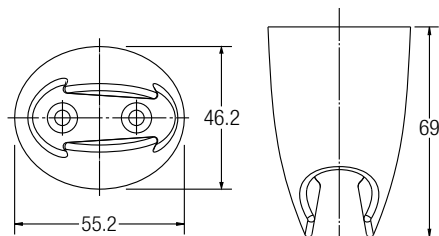

For Hand Shower