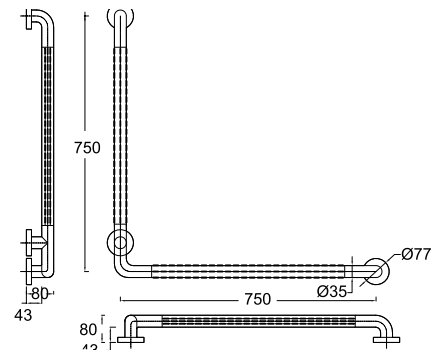

## Special Needs

**V-shape Grab Bar (Left)**  
**WBBA100339SS**

 700 X 700mm

**L-shape Grab Bar**  
**WBBA100341SS**

 750 X 750mm

**Straight Grab Bar**  
**WBBA100342SS**

 750mm

**Flip-up Shower Seat**  
**WBBA100343SS**