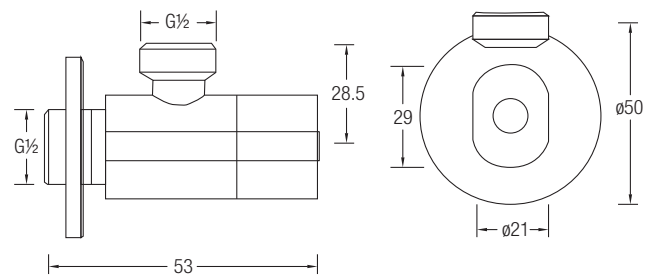

Angle Valve

Hot 1/2" Angle Valve
WBFA301121CP

Cold 1/2" Angle Valve
WBFA301122CP