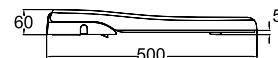

Manual Bidet Seat, U Shape WBTS800169WW

↗ 500 x 370 x 60

Application:
Vicenza CC WC   Turin CC WC
Treviso BTW WC   Pisa OP WC
Terni CC WC   Como CC WC
Terni OP WC
Treviso CC WC