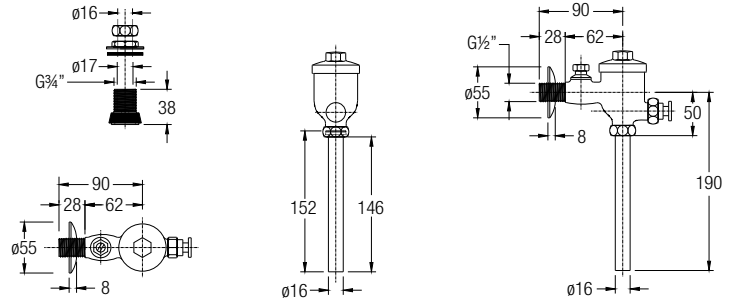

Urinal Flush Valve

Exposed Urinal Flush Valve WBFT400454CP

Comes with straight pipe