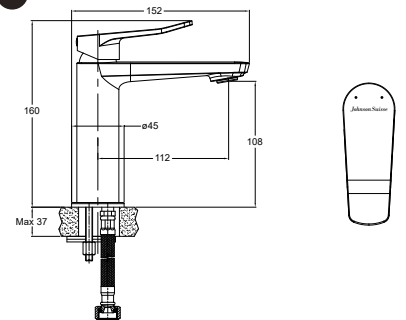

Lazio Single Lever **Basin Mixer**
WBFA301688..

☆☆ **4-6L/MIN** CP GM MB

Without Waste
With Flexible Hose

- CP - Chrome
- GM - Gunmetal
- MB - Matt Black