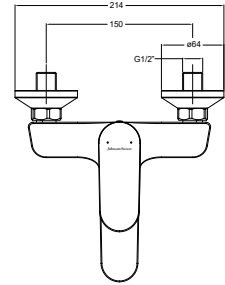

Resina Wall Mounted Bath Shower Mixer WBFA301715CP

Without Shower Kit