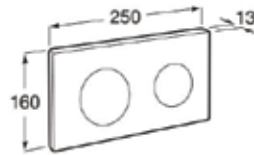

Operating Plate