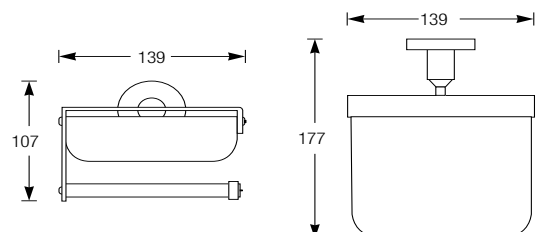

Toilet Roll Holder With Cover
WBBA100131CP