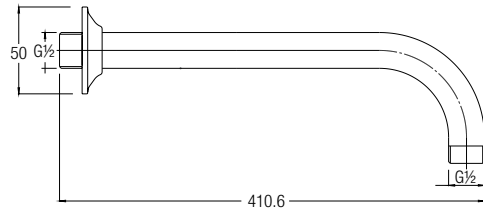

Shower Arms

Brass Shower Arm (Round) WBFA300664CP

With Wall Flange

Length: 400mm