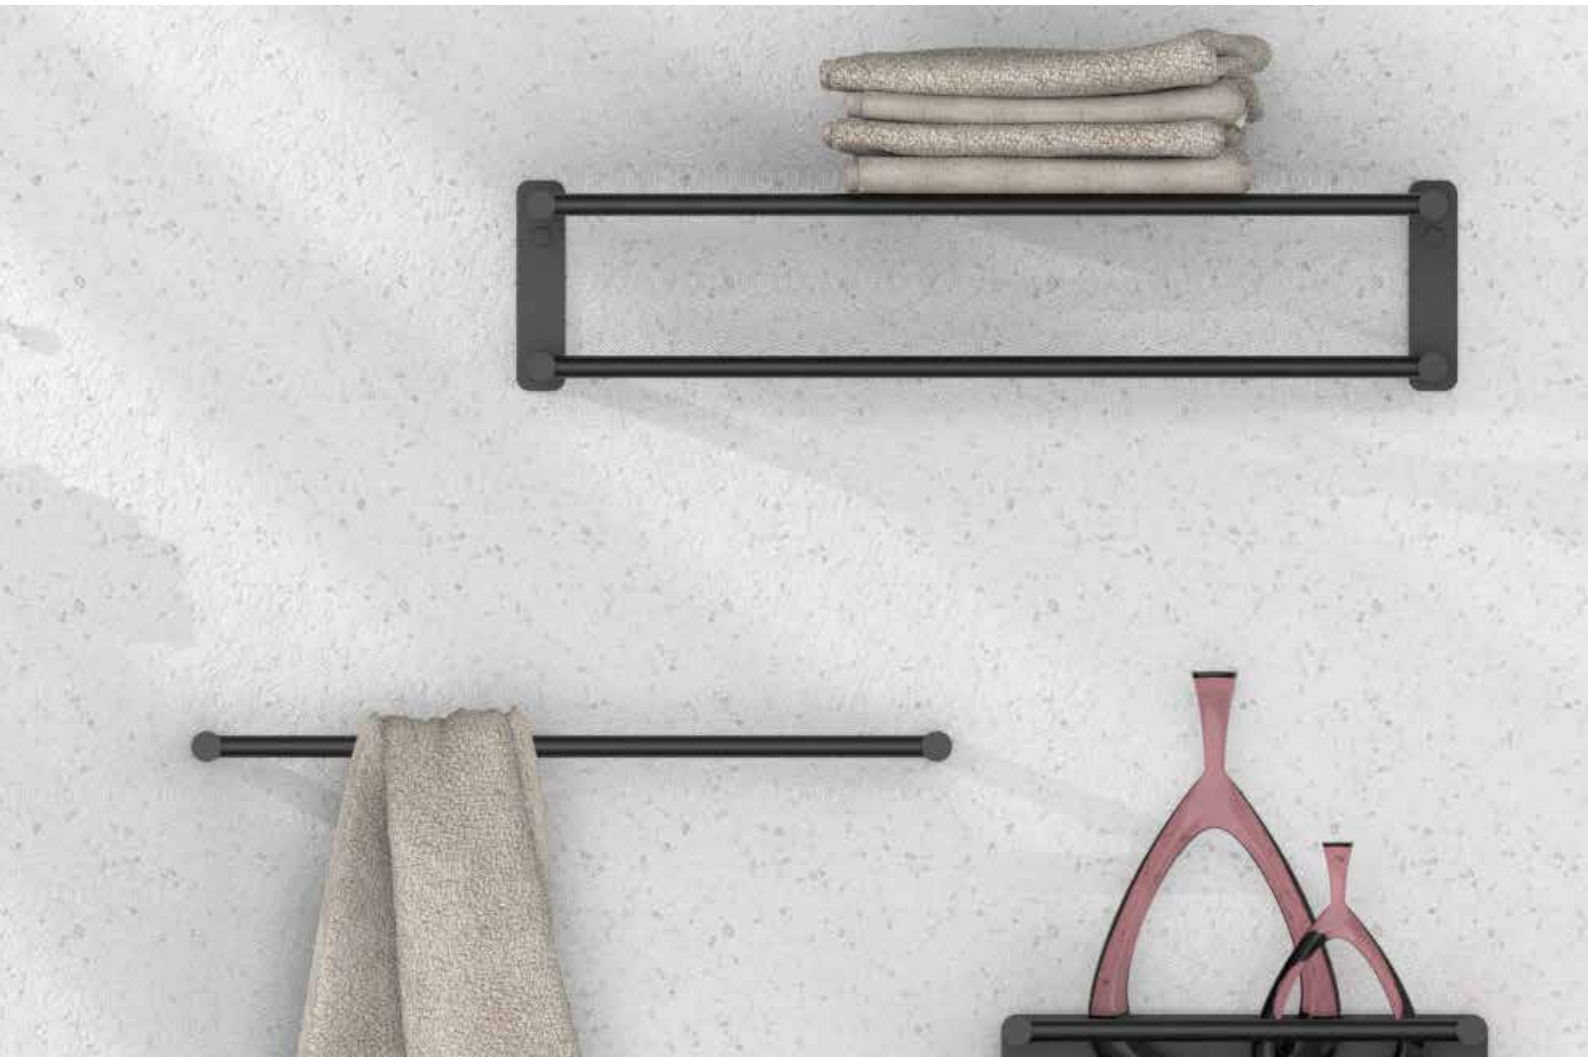

# Bathroom Accessories

INDEX

**P.169**

Ceramic Screw To  
Wall Semi-Recessed

**P.175**

Brass Chrome,  
Commercial Series

**P.171** ✦

Cesena  
(S/Steel 304)