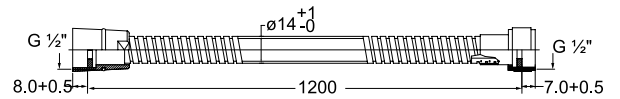

### Double Interlock Shower Hose WBFA300583CP

 Length: 1.5m