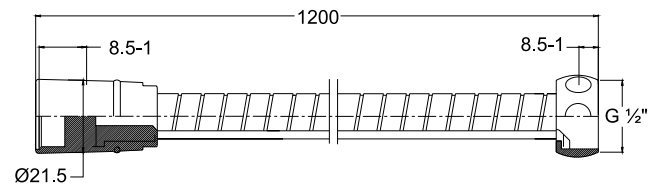

Hand Bidet Nozzle ★★ WBFA301491CP

Flexible Hose and
Without Wall Bracket

- Length: 1.2m