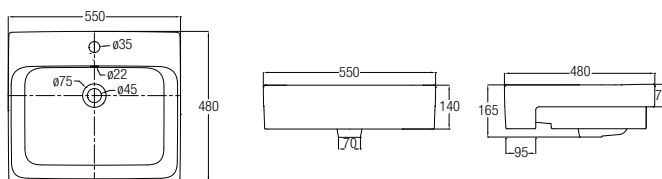

**Gemelli Rectangular
550
WBAAGM101WW**

- 480 x 485 x 180
- 1 tap hole