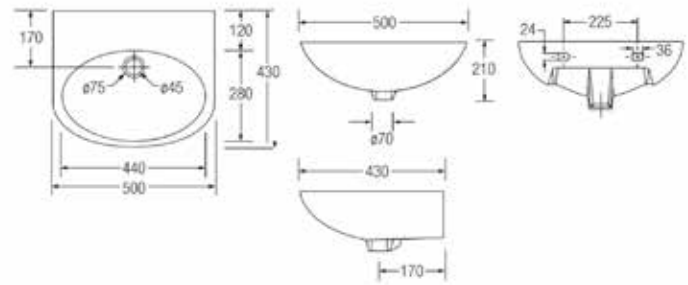

500 x 430 x 210

Half Pedestal
WBSBHP000WW

Universal Pedestal
WBABUN000WW