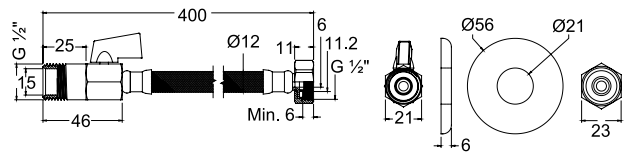

Reinforced Flexible Hose WBFA301613CP

with Angle Valve

Length: 400mm