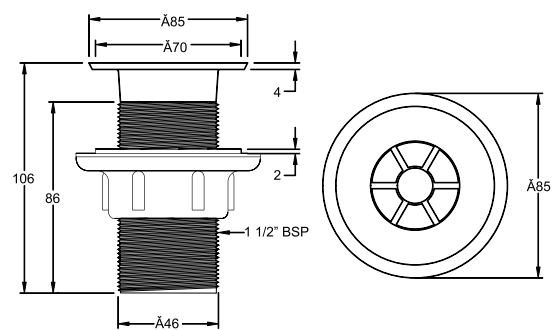

PP Waste for Lab Sink WBFT402076XX

Without Overflow

White