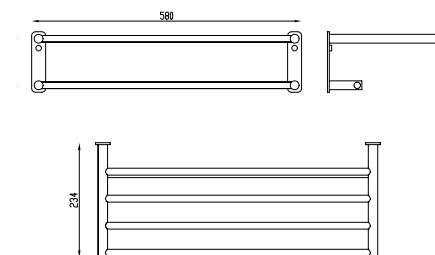

### Double Towel Shelf WBBA100375..

- 580mm
- CP - Chrome
- GM - Gunmetal
- MB - Matt Black

Brass Chrome, Commercial Series

**Robe Hook**  
**WBBA100132CP**

**Double Robe Hook**  
**WBBA100133CP**

**Semi-Recessed Toilet Roll Holder With Cover**  
**WBBA100127CP**