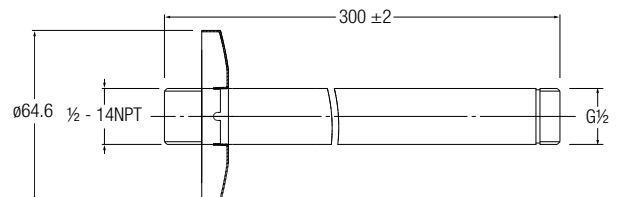

Brass Ceiling Shower Arm WBFA300580CP

With Wall Flange

Length: 300mm