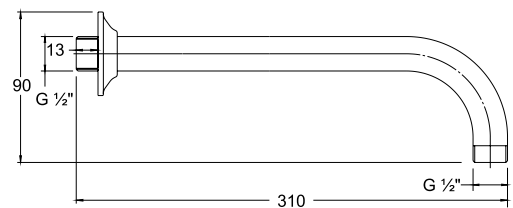

Brass Shower Arm WBFA300578..

With Wall Flange

📏 Length : 300mm

- CP - Chrome
- GM - Gunmetal
- MB - Matt Black