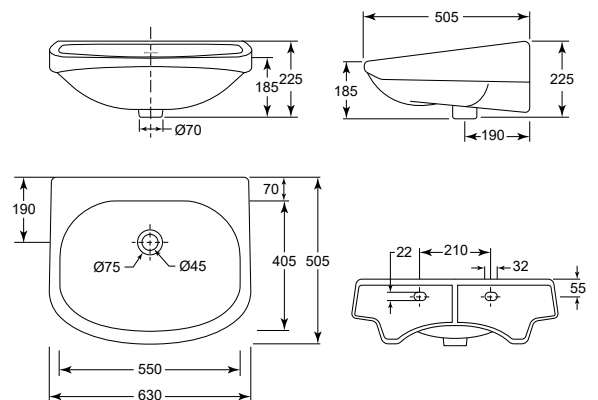

Boston-N 630 Clinical Basin
WBSABS327WW