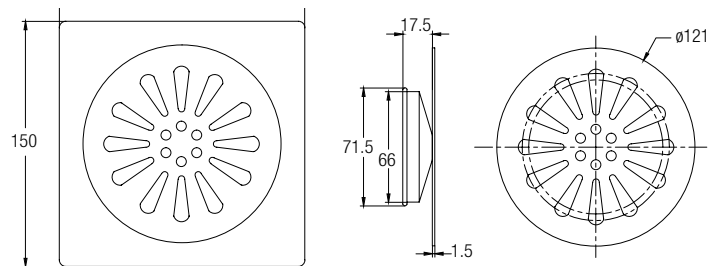

Stainless Steel Floor Trap (SUS 304) WBFT400918XX

With Anti Insect

Length: 150mm X 150mm