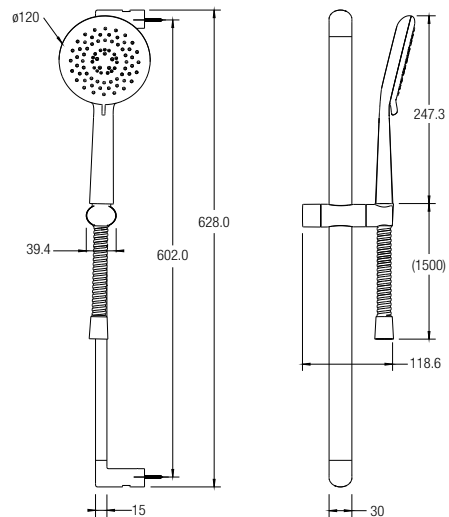

- Massage
- Spray
- Spray+Massage

- 1750 mm flexible shower hose

Sliding holder

○ CP - Chrome

● GM - Gunmetal

● MB - Matt Black