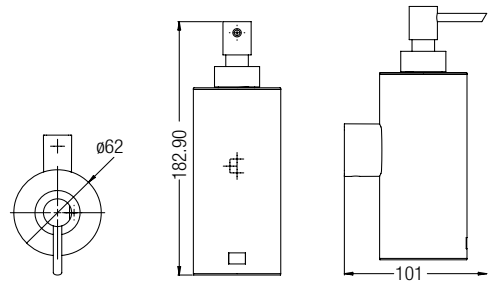

Brass Chrome, Commercial Series

Wall Soap Dispenser
WBBA100272CP

🌀 240ml

Wall Mounted Cosmetic Mirror 8"
WBBA100126CP