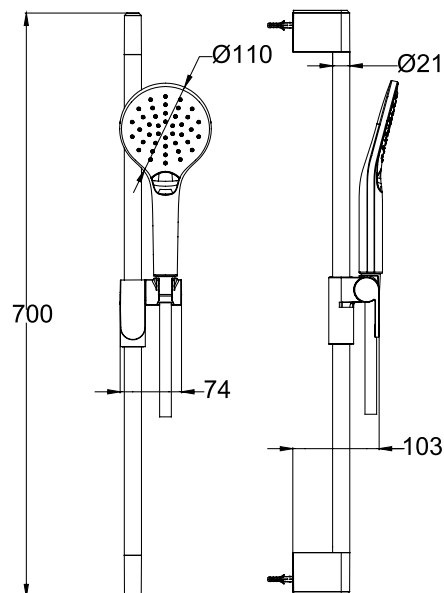

Baltic-N Shower Kit WBFA301630CP

6-8L/MIN

Shower bar
- 110mm hand shower

3 functions:

- Massage
- Spray
- Spray+Massage

- 1750 mm flexible shower hose (PVC)

Sliding holder