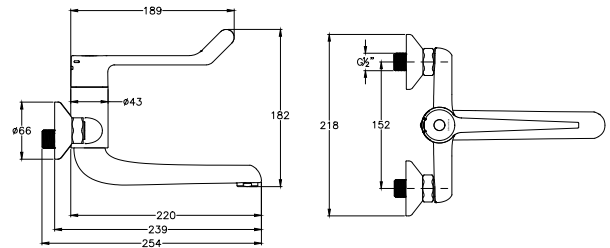

Wall-Mounted Medical Tap
WBFA301663CP

4-6L/MIN

Wall-Mounted Elbow Action Pillar Tap
WBFA300603CP