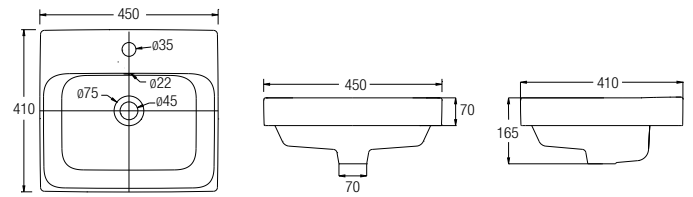

Semi-Insert Basins

**Gemelli Rectangular
450
WBAAGM121WW**

↻ 450 x 410 x 165

● 1 tap hole