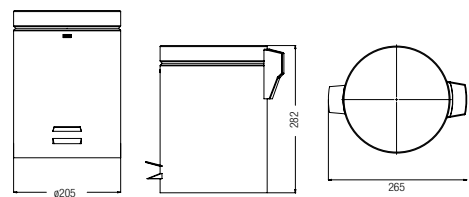

Brass Chrome, Commercial Series

Wall Soap Dispenser
WBBA100272CP

🌀 240ml

Wall Mounted Cosmetic Mirror 8"
WBBA100126CP

Matt Dustbin
WBBA100275CP