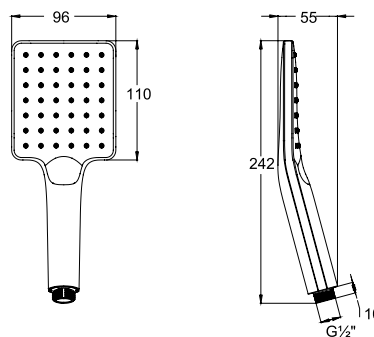

Arctic-N Hand Shower WBFA301643CP

☆☆

6-8L/MIN

🌀 96 x 110mm hand shower

3 functions:

- Spray
- Massage
- Spray+Massage