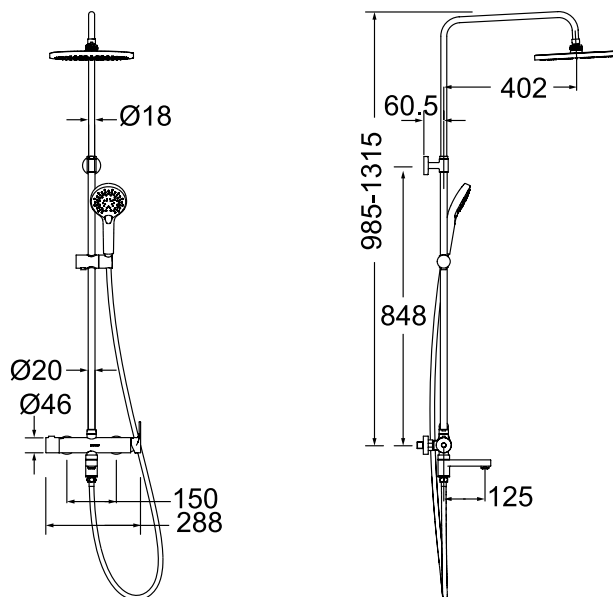

Gavi-N Single Lever 3 Ways Wall-Mounted Shower Mixer Column **WBFA301567CP** ★★ 8-10L/MIN

High flow ø250 mm overhead rain shower
- 1500 mm flexible shower hose, PVC
- Ergonomic ø110 mm hand shower

3 functions:

- Massage
- Spray
- Spray+Massage

Hand shower holder
Comes with foldable Spout

Gavi-N Single Lever 2 Ways Wall-Mounted Shower Mixer Column **WBFA301657CP** ★★ 8-10L/MIN

High flow ø250 mm overhead rain shower
- 1500 mm flexible shower hose, PVC
- Ergonomic ø110 mm hand shower

3 functions:

- Massage
- Spray
- Spray+Massage

Hand shower holder