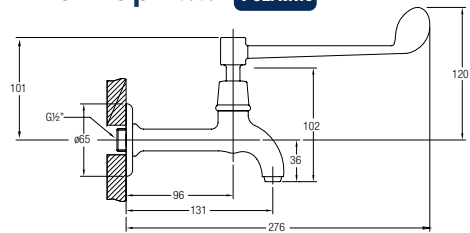

## Medical Series

Wall-Mounted Medical Tap  
WBFA301663CP

4-6L/MIN

Wall-Mounted Elbow Action Pillar Tap  
WBFA300603CP

4-6L/MIN

Without Waste  
Without Flexible Hose

Deck-Mounted Elbow Action Pillar Tap  
WBFA300602CP