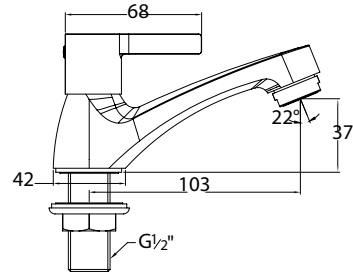

Lira Series

Lira 1/2" Basin Pillar Tap ★★ 4-6L/MIN
WBFA301666CP

Without Waste
Without Flexible Hose