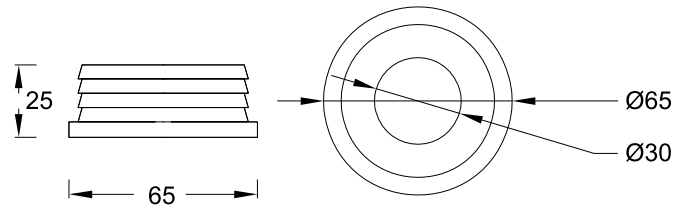

Ø65 mm x 25H mm
32mm rubber spud for
Concealed WC Valve