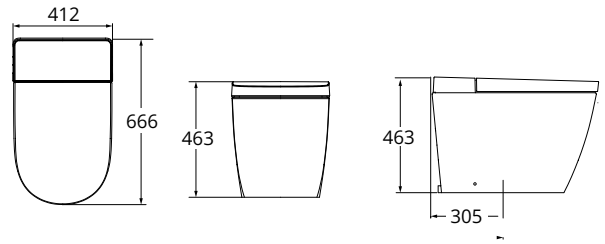

### Smart Toilet WBVC950222WW

666 x 412 x 463

Siphonic Jet

BO 305mm

4.5/3L

Soft Closing Seat and  
Cover