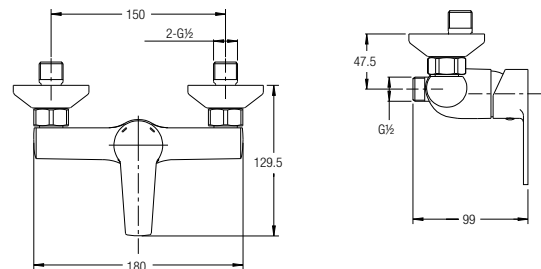

Turin Single Lever Wall-Mounted Shower Mixer ★★ 6-8L/MIN

WBFA301440CP

Without shower kit