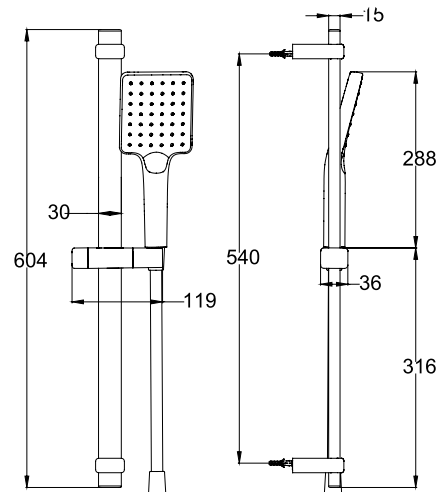

### Flores-N Shower Kit WBFA301644..

☆☆ 6-8L/MIN CP GM MB

Shower bar  
- 96 x 110 mm hand shower

3 functions

- Massage
- Spray
- Spray+Massage

- 1750 mm flexible shower hose (PVC)

Sliding holder

- CP - Chrome
- GM - Gunmetal
- MB - Matt Black