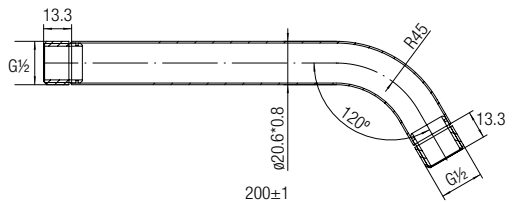

Brass Shower Arm WBFA301186CP

With Wall Flange

📏 Length: 200mm (45 Degree Angle)