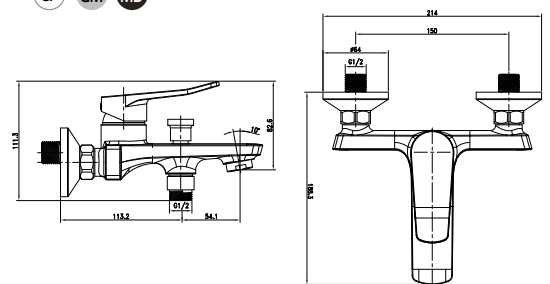

### Lazio Wall-Mounted Bath-Shower Mixer WBFA301696..

Without Shower Kit

○ CP - Chrome

● GM - Gunmetal

● MB - Matt Black