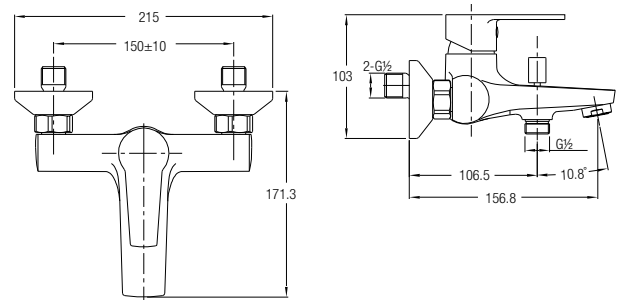

Turin Single Lever Wall-Mounted Bath-Shower Mixer ★★ 6-8L/MIN

WBFA301439CP ★★ 6-8L/MIN

WBFA301439C2S ★★ 5-7L/MIN

Without shower kit

See compatible shower Accessories on page 139 to 152