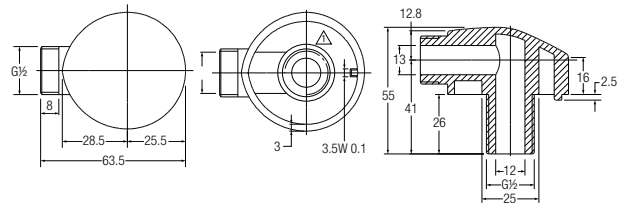

1/2" Wall Mounted Outlet (Plastic)
WBFA300584CP