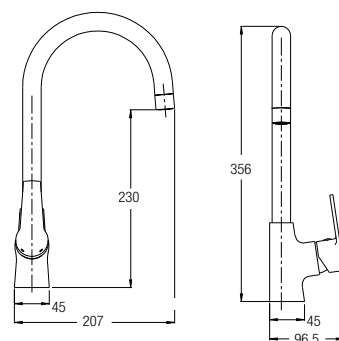

Turin Single Lever Deck-Mounted Sink Mixer WBFA301441CP ☆☆ 4-6L/MIN WBFA301441C2S 🌿 4-6L/MIN

Swivel Spout
Without Waste
With Flexible Hose