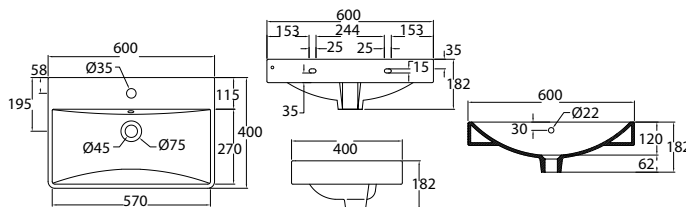

- 600 x 400 x 182
- 1 tap hole

**Treviso-N 500
WBVC950246WW**