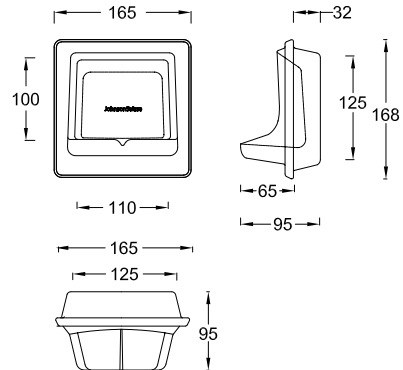

## Ceramic Screw To Wall Semi-Recessed

**Toilet Roll Holder With  
Shelf Set  
WBSSTH000WW**

**Toilet Roll Holder  
WBSRTE000WW**

**Soap Dish  
WBBRSP000WW**

Cesena (S/Steel 304)

**Robe Hook** CP GM MB  
**WBBA100378..**