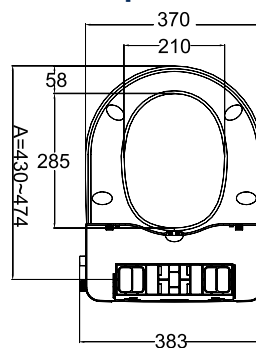

Manual Bidet Seat, U Shape + 180mm plate WBTS800170WW

↗ 500 x 370 x 60

Application:
Treviso WH WC