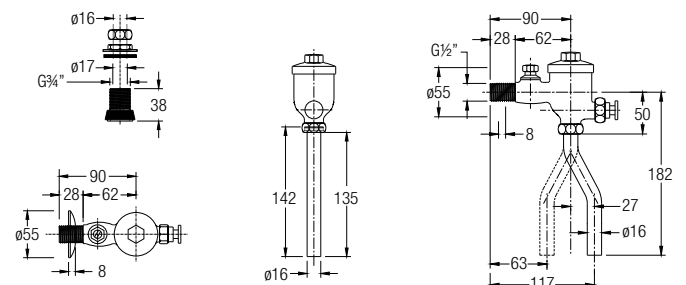

Exposed Urinal Flush Valve WBFT400455CP

Comes with bend pipe