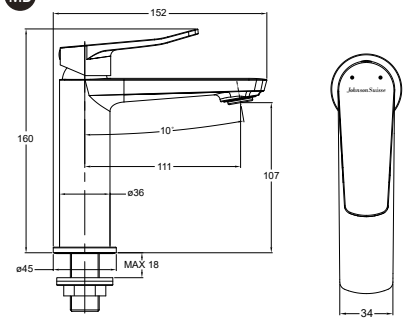

Lazio Single Lever **Basin Pillar Tap**
WBFA301689..

☆☆ **4-6L/MIN** CP GM MB

Without Waste
Without Flexible Hose
Lead Free

- CP - Chrome
- GM - Gunmetal
- MB - Matt Black