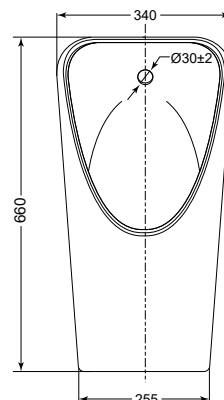

Roma-N BI (Sensor)
WBVC950233WW

340 x 350 x 660
With Integrated Sensor

Roma-N BI
WBSC950222WW

340 x 350 x 660
With Cleansing Nozzle

Roma-N TI
WBSC950224WW

340 X 350 X 660
With Cleansing Nozzle

Roma-N BI
WBSC950223WW

340 x 350 x 660
Back Inlet

Roma-N TI
WBSC950225WW

340 x 350 x 660
Top Inlet