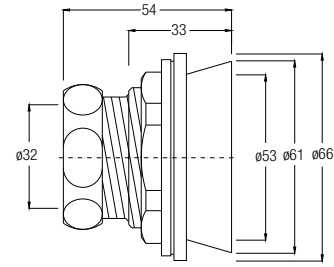

Rubber Spud
WBFT400602XX