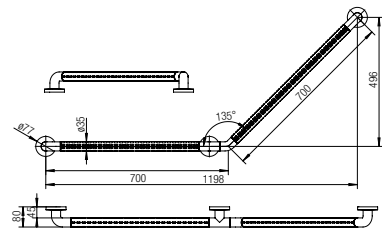

V-shape Grab Bar (Right) WBBA100338SS

700 X 700mm