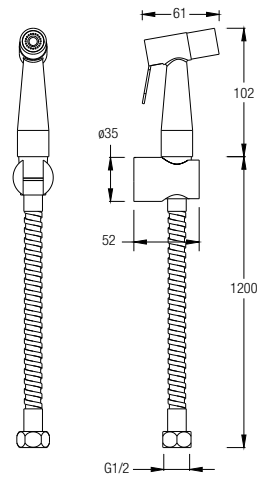

### Hand Bidet Set ★★ WBFA300943CP

🌀 Length: 1.2m