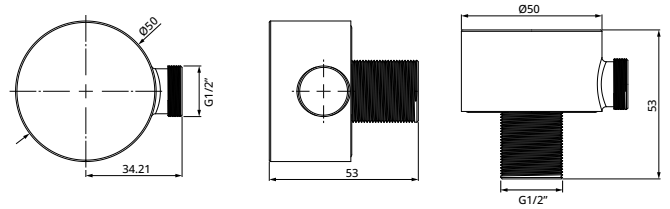

Wall Outlets

1/2" Wall Mounted Outlet (Brass)
WBFA300641..

- CP - Chrome
- GM - Gunmetal
- MB - Matt Black