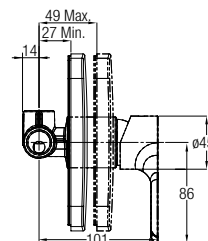

Trento Single Lever Concealed Shower Mixer WBSA301317CP

See compatible shower
Accessories on page 139 to 152