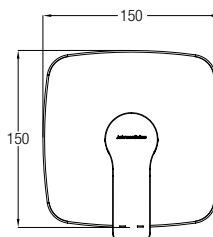

Trento Single Lever Concealed Shower Mixer WBSA301317CP

See compatible shower
Accessories on page 139 to 152