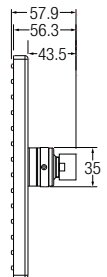

Hand Showers

Flores-N Handshower Set With Wall Bracket WBFA301722..

GM MB

- GM - Gunmetal
- MB - Matt Black

Bering Handshower Set With Wall Bracket WBFA301723..

GM MB

- GM - Gunmetal
- MB - Matt Black

Fixed Shower Heads

Flores II Fixed Rectangle Shower Head ★ ★ 6-8L/MIN WBFA301234CP

200 x 260mm

1 function:
- Spray