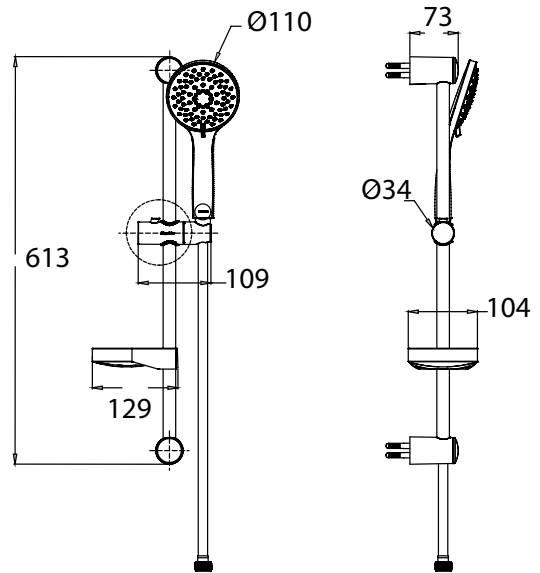

Barents Shower Kit WBFA301680CP

Shower bar
- 110 mm hand shower

5 functions
- Massage
- Spray
- Spray+Massage
- Rain
- Soft

- 1500 mm flexible shower
hose (PVC)

Sliding holder