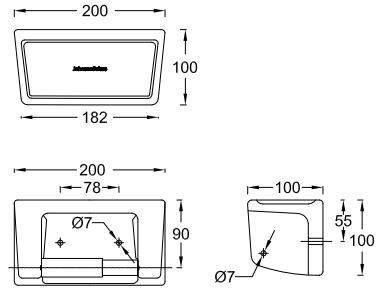

Ceramic Screw To Wall Semi-Recessed