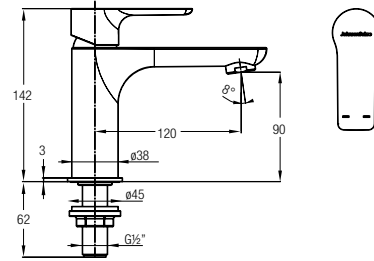

## Angle Valve

**Hot 1/2"  
Angle Valve**  
p.128

**Cold 1/2"  
Angle Valve**  
p.128

Trento Series

**Trento Single Lever 1/2" ★★ 4-6L/MIN**  
**Basin Pillar Tap**  
**WBFA301316CP**

Without Waste  
Without Flexible Hose