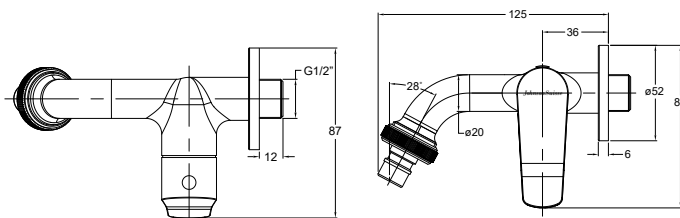

Lazio Washing Machine Tap With Wall Flange **★★** 4-6L/MIN **CP GM MB** **WBFA301700..**

Lead Free

- ☐ CP - Chrome
- ☒ GM - Gunmetal
- ☐ MB - Matt Black