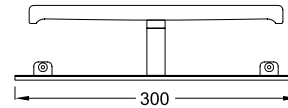

Double Toilet Roll Holder with Shelf
WBBA100368CP

300x104mm

Grated Container
WBBA100278CP

200mm