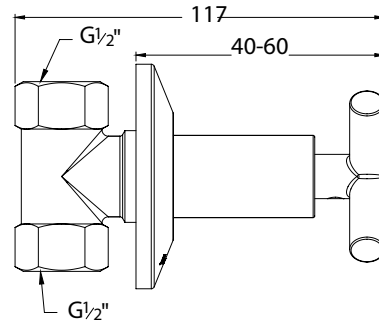

Asti-N Series

**Asti-N '1/2" Cross Handle Stop Valve
With Wall Flange
WBFA301684CP**