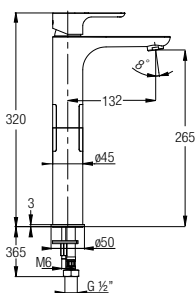

Trento Single Lever Tall ★★ Basin Mixer WBFA301345CP

4-6L/MIN

Without Waste
With Flexible Hose