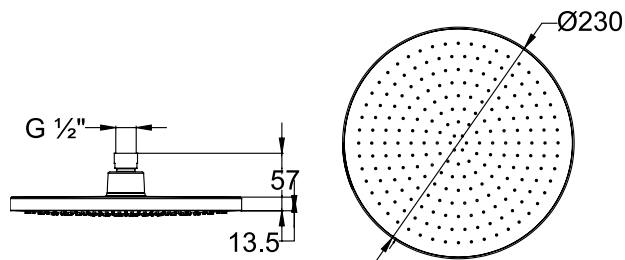

### Atlantic Fixed Shower Head **★★** 6-8L/MIN CP GM MB WBFA301633..

📏 ø230mm

1 function:  
- Spray

- CP - Chrome
- GM - Gunmetal
- MB - Matt Black