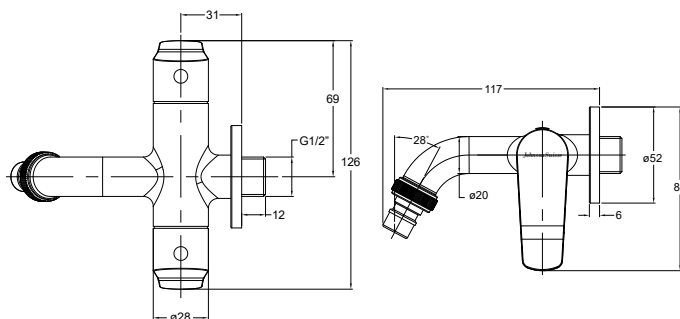

Lazio 2-Way Bib Tap With Wall Flange **★★** 4-6L/MIN **CP GM MB** **WBFA301701..**

Lead Free

- ☐ CP - Chrome
- ☒ GM - Gunmetal
- ☐ MB - Matt Black