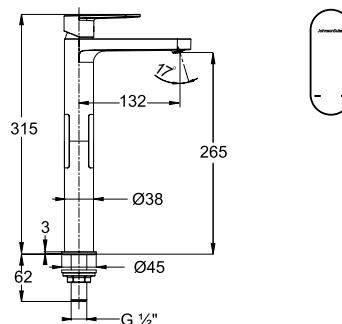

Without Flexible Hose

**Ferla-N Single Lever Basin Mixer  
WBFA301310CP** ★★ 4-6L/MIN

With Waste  
With Flexible Hose

**Ferla-N Single Lever 1/2\"/>  
Tall Basin Pillar Tap  
WBFA301348CP** ★★ 4-6L/MIN

Without Waste  
Without Flexible Hose