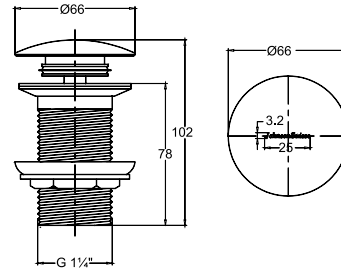

Brass Pop Up Waste w/o Overflow WBFT402071..

Without Overflow

- CP - Chrome
- GM - Gunmetal
- MB - Matt Black