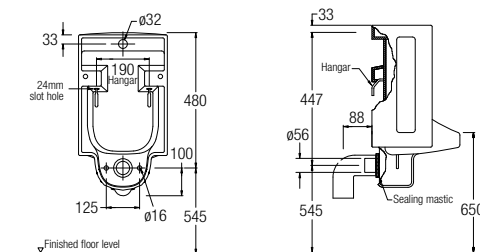

Santana 320 BI with Cleansing
WBSIST111WW

320 x 320 x 580
Back Inlet
With Cleansing Nozzle

Santana 320 TI
with Cleansing
WBSIST121WW

320 x 320 x 580
With Cleansing Nozzle

Santana 320 BI
WBSIST110WW

320 x 320 x 580
Back Inlet

Santana 320 TI
WBSIST120WW

320 x 320 x 580
Top Inlet