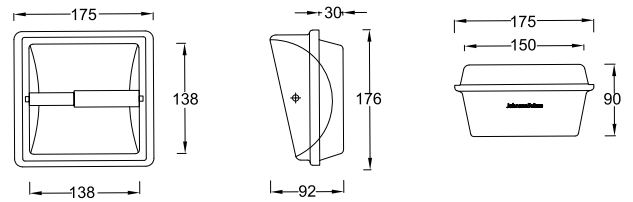

## Ceramic Screw To Wall Semi-Recessed

**Toilet Roll Holder With  
Shelf Set  
WBSSTH000WW**

**Toilet Roll Holder  
WBSRTE000WW**

**Soap Dish  
WBBRSP000WW**

Cesena (S/Steel 304)

**Robe Hook** CP GM MB  
**WBBA100378..**