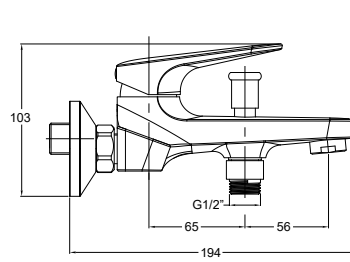

Resina Wall Mounted Bath Shower Mixer WBFA301715CP

Without Shower Kit