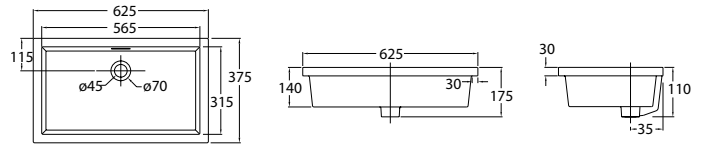

625 x 375 x 175

Gemelli Rectangular
WBAAGM200WW

560 x 400 x 165