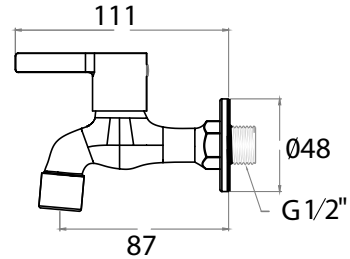

Lira 1/2" Bib Tap with Wall Flange ★★ 4-6L/MIN
WBFA301667CP