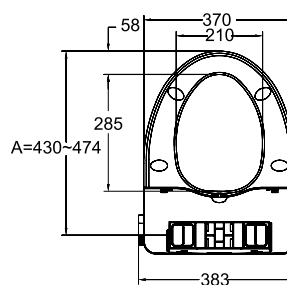

Manual Bidet Seat, V Shape WBTS800171WW

↗ 500 x 370 x 60

Application:
Capri OP WC