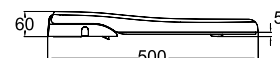

Manual Bidet Seat, V Shape WBTS800171WW

↗ 500 x 370 x 60

Application:
Capri OP WC