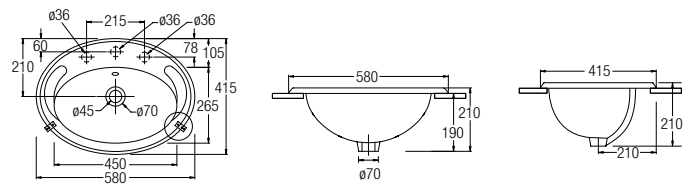

Overcounter Basins

**Yale
WBAAYL101WW**

↻ 580 x 415 x 210

● 1 tap hole