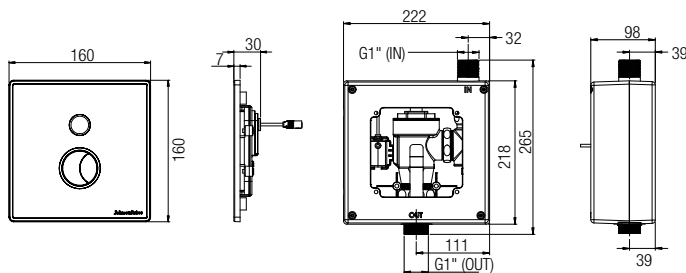

WC Flush Valve

Sensor WC Flush Valve WBFT401000CP (External Plate)

3-4.5L/MIN

WBFT401006CP (Built-in Body)

Comes with an override button with LED, AC (Box type)