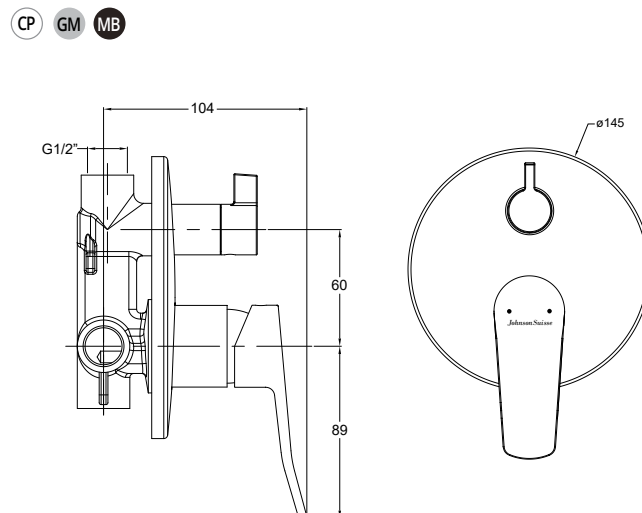

Lazio Concealed Bath-Shower Mixer WBFA301695..

Without Shower Kit
See compatible shower
Accessories on page 139 to 152

- CP - Chrome
- GM - Gunmetal
- MB - Matt Black