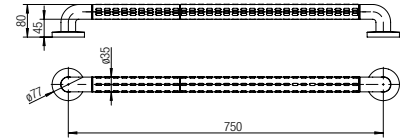

## Special Needs

**V-shape Grab Bar (Left)**  
**WBBA100339SS**

 700 X 700mm

**L-shape Grab Bar**  
**WBBA100341SS**

 750 X 750mm

**Straight Grab Bar**  
**WBBA100342SS**

 750mm

**Flip-up Shower Seat**  
**WBBA100343SS**