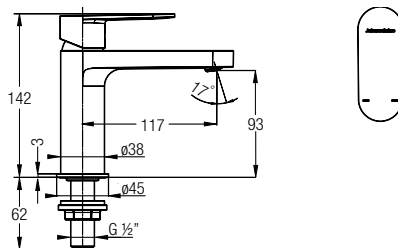

**Ferla-N Single Lever 1/2\"/>
Basin Pillar Tap
WBFA301311CP** ★★ 4-6L/MIN

Without Flexible Hose