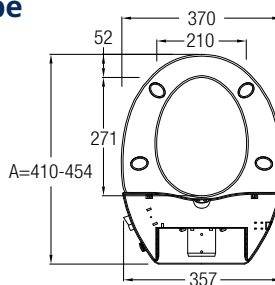

Manual Bidet Seat, Round Shape WBTS800110WW

↗ 480 x 370 x 62

Application:
Luton WC
Sheffield WC
Monaco WC