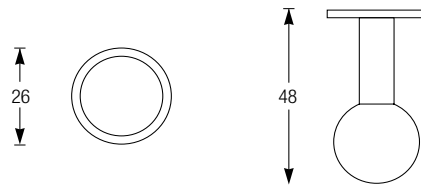

### Double Towel Shelf WBBA100375..

- 580mm
- CP - Chrome
- GM - Gunmetal
- MB - Matt Black

Brass Chrome, Commercial Series

**Robe Hook**  
**WBBA100132CP**

**Double Robe Hook**  
**WBBA100133CP**

**Semi-Recessed Toilet Roll Holder With Cover**  
**WBBA100127CP**