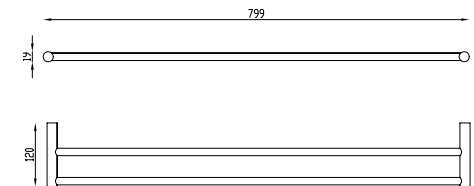

### Double Towel Shelf WBBA100375..

- 580mm
- CP - Chrome
- GM - Gunmetal
- MB - Matt Black

Brass Chrome, Commercial Series

**Robe Hook**  
**WBBA100132CP**

**Double Robe Hook**  
**WBBA100133CP**

**Semi-Recessed Toilet Roll Holder With Cover**  
**WBBA100127CP**