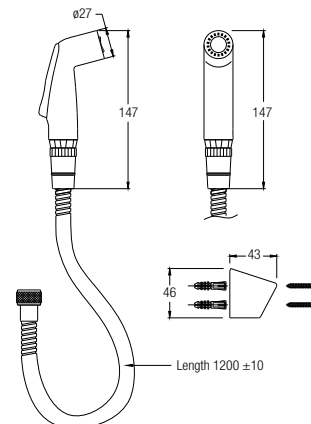

Hand Bidet Set ★★ WBFA301625CP (PVC Hose) WBFA300643CP (SS Hose)

Hand Spray on Wall Bracket

🌀 Length: 1.2m