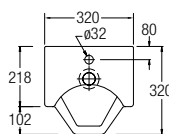

Santana 320 BI with Cleansing
WBSIST111WW

320 x 320 x 580
Back Inlet
With Cleansing Nozzle

Santana 320 TI
with Cleansing
WBSIST121WW

320 x 320 x 580
With Cleansing Nozzle

Santana 320 BI
WBSIST110WW

320 x 320 x 580
Back Inlet

Santana 320 TI
WBSIST120WW

320 x 320 x 580
Top Inlet