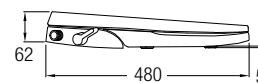

Manual Bidet Seat, Round Shape WBTS800110WW

↗ 480 x 370 x 62

Application:
Luton WC
Sheffield WC
Monaco WC