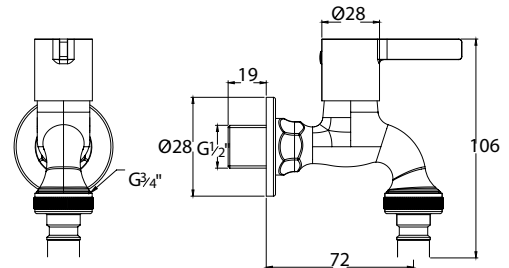

Lira 1/2" Washing Machine Tap ★ 8-10L/MIN
WBFA301668CP