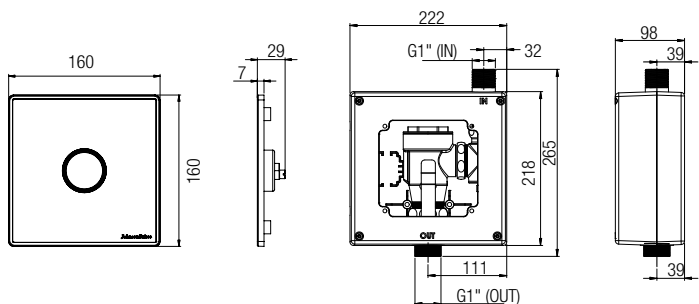

WBFT401008CP (Built-in Body)

Comes with push button (Box type)