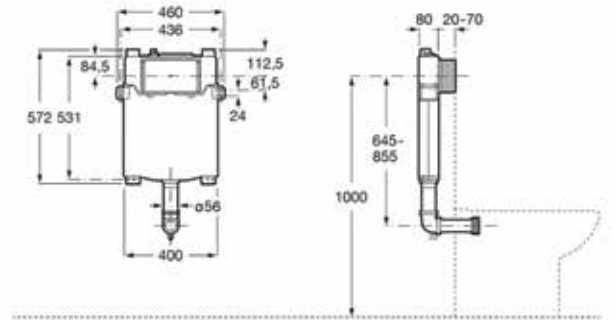

Operating Plate

WBFT402111WW

Dual Flush Plate (White)

WBFT402111CP

Dual Flush Plate (Chrome)

WBFT402111GY

Dual Flush Plate (Grey)

WBFT402111MB

Dual Flush Plate (Matt Black)