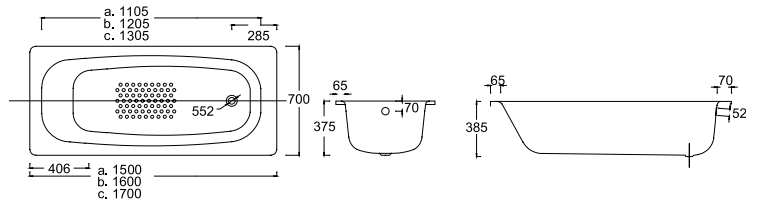

Eesti
WBBS600088WW

Drop-in bath with anti-slip base

📏 1700 x 700 x 385

Capacity: 190Litres
Thickness: 2.3mm

Eesti
WBBS600087WW

Drop-in bath with anti-slip base

📏 1600 x 700 x 385

Capacity: 180Litres
Thickness: 2.3mm

Eesti
WBBS600086WW

Drop-in bath with anti-slip base

📏 1500 x 700 x 385

Capacity: 170Litres
Thickness: 2.3mm