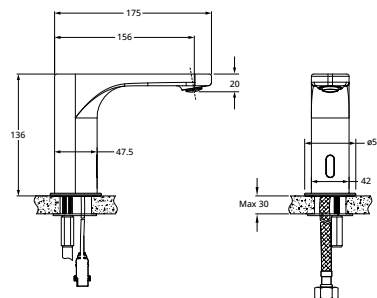

Deck-Mounted Sensor Basin Tap
WBFA301664CP

1.5-4L/MIN

Wall-Mounted Sensor Basin Tap
WBFA301665CP

1.5-4L/MIN

Without Waste
Without Flexible Hose