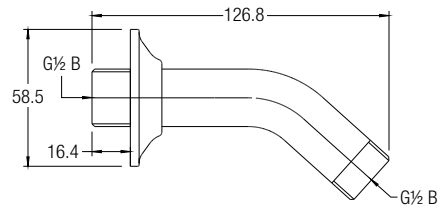

Brass Shower Arm WBFA300474CP

With Wall Flange

📏 Length: 150mm