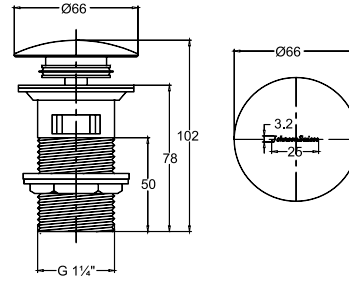

Brass Pop Up Waste with Overflow WBFT402070..

With Overflow

- CP - Chrome
- GM - Gunmetal
- MB - Matt Black