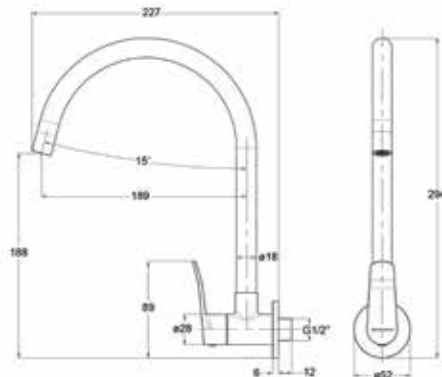

Lazio Deck-Mounted ☆☆ Sink Tap WBFA301703..

4-6L/MIN CP GM MB

Without Flexible Hose

- ☐ CP - Chrome
- ☒ GM - Gunmetal
- ☐ MB - Matt Black