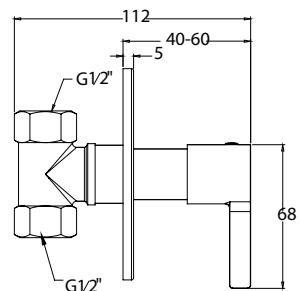

Lira 1/2" Concealed Shower Tap
WBFA301670CP

Without Shower Kit
See compatible shower
Accessories on page 139 to 152