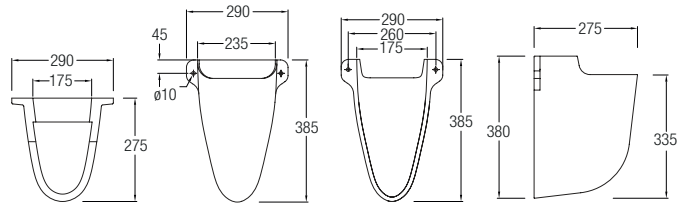

Half Pedestal WBSBHP000WW

- ✂ 275 x 290 x 385