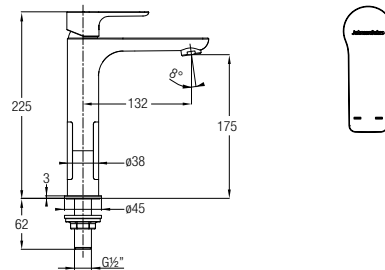

Trento Single Lever 1/2" Mezzo ★★ 4-6L/MIN
Plus Basin Pillar Tap
WBFA301350CP

Without Waste
Without Flexible Hose