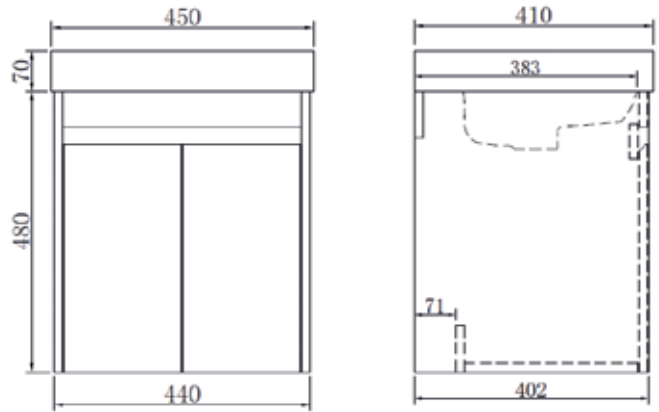

Gemelli 450
WBSC950211WW

Basin and Furniture Set, White

- 📏 450 x 410 x 480
- ⊕ Includes Basin
- 1 Pre-punched tap hole
- 🚪 Door

Gemelli 450
WBSC950211GN

Basin and Furniture Set, Matt Green

- 📏 450 x 410 x 480