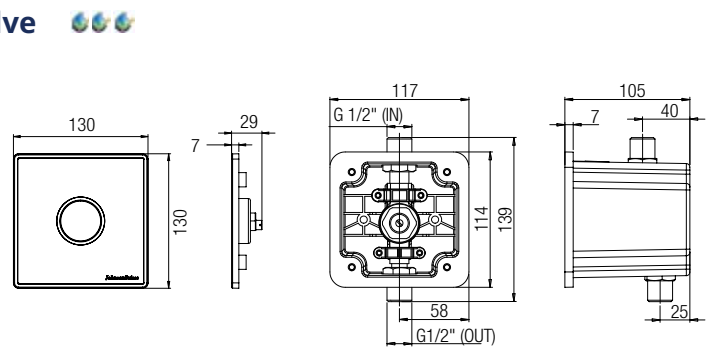

WBFT401011CP

(Built-in Body)

Comes with push button
(Box type)