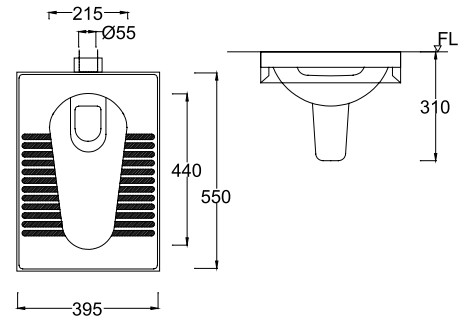

### Andermatt-N Integral S Trap WBACAM001WW

550 x 395 x 310

For Installation with:  
WBSFNV005WW  
Nova C Cistern Set 4.5/3L

With Integral Trap and Tread Plates

Roughing-in distance BO: 210mm