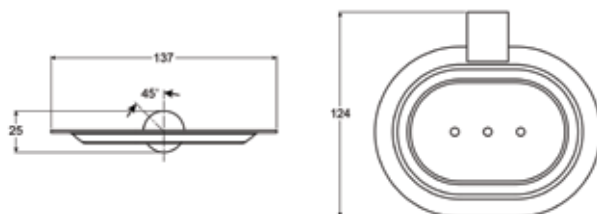

Soap Dish Holder CP GM MB
WBBA100380..

- CP - Chrome
- GM - Gunmetal
- MB - Matt Black