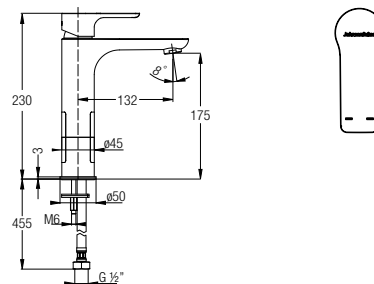

Trento Single Lever Mezzo ★★ 4-6L/MIN
Plus Basin Mixer
WBFA301344CP

Without Waste
With Flexible Hose