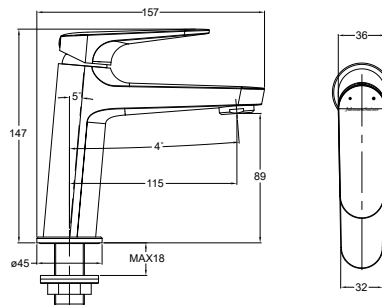

Without Waste  
Without Flexible Hose

**Resina Single Lever Basin Mixer** ★★ **4-6L/MIN**  
**WBFA301708CP**

Without Waste  
With Flexible Hose

**Resina Single Lever Tall Basin Pillar Tap** ★★ **4-6L/MIN**  
**WBFA301711CP**