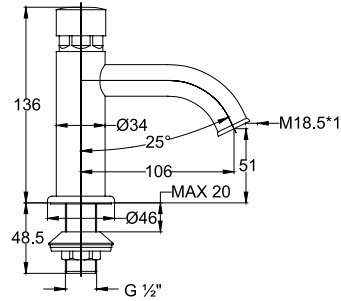

## Self-Closing Series

**Deck-Mounted Self-Closing Tap (Standard)** ★★ ★ 1.5-4L/MIN 2L/MIN  
**WBFA301624CP**

Without Waste  
 Without Flexible Hose

**Deck-Mounted Self-Closing Tap (Tall)** ★★ ★ 1.5-4L/MIN 2L/MIN  
**WBFA301641CP**