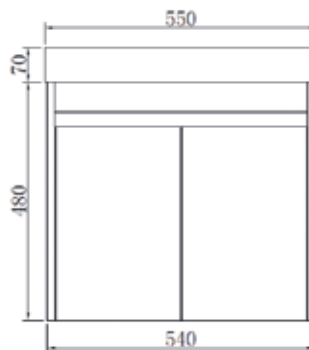

Gemelli 550
WBSC950210GN

Basin and Furniture Set, Matt Green

- 550 x 410 x 480