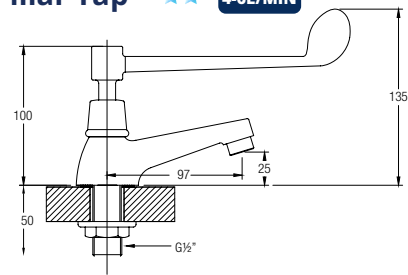

Medical Series

4-6L/MIN

4-6L/MIN

Without Waste
Without Flexible Hose

4-6L/MIN

Without Waste
Without Flexible Hose

Sensor Series

1.5-4L/MIN

1.5-4L/MIN

Without Waste
Without Flexible Hose