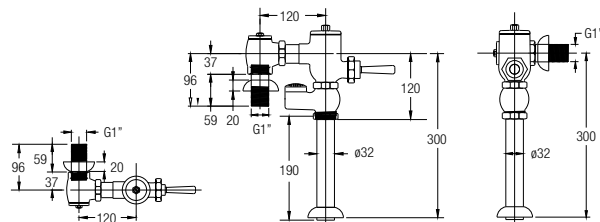

Exposed WC Flush Valve WBFT400452CP

Exposed type