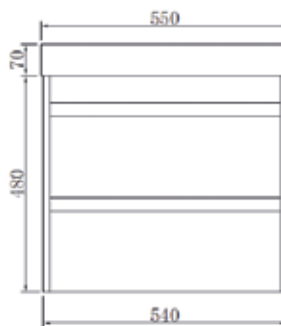

Gemelli 550
WBSC950209GN

Basin and Furniture Set, Matt Green

- 550 x 410 x 480