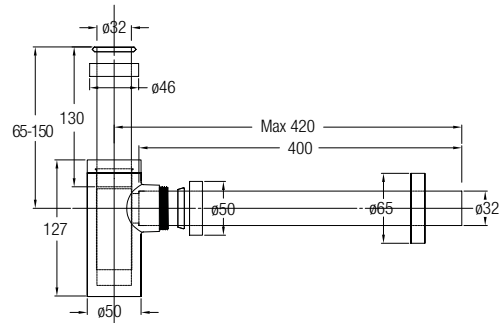

Brass Premium Bottle Trap WBFT400992CP

Length: 420/130mm