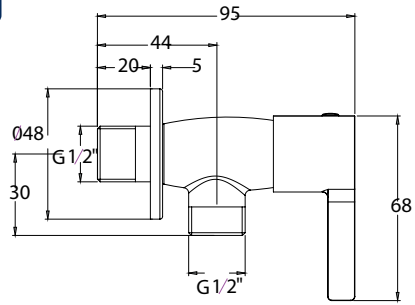

Lira Series

Lira 1/2" Angle Valve ★★ **4-6L/MIN**
WBFA301669CP