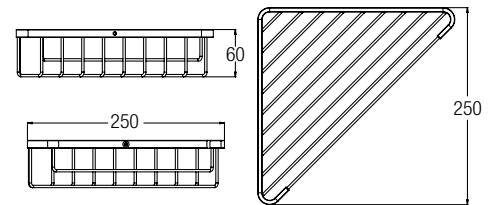

🌀 250 x 250 x 60mm

Safety Grab Bar
WBBA100129CP