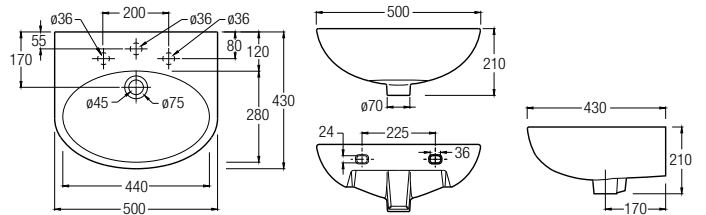

Boston 500 WBSABS201WW

- ✂ 500 x 430 x 210
- 1 tap hole
- ⊕ Half pedestal
  Universal pedestal