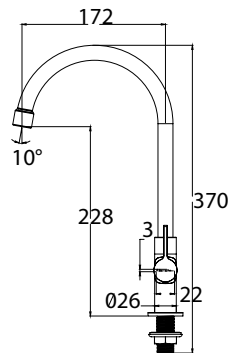

Lira 1/2" Deck Mounted Sink Tap ★★ **4-6L/MIN**
with Swivel (Round) Spout
WBFA301672CP