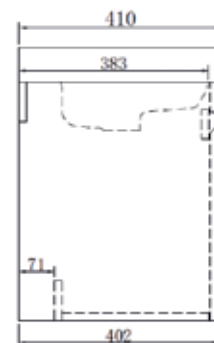

Gemelli 550
WBSC950210GN

Basin and Furniture Set, Matt Green

- 550 x 410 x 480