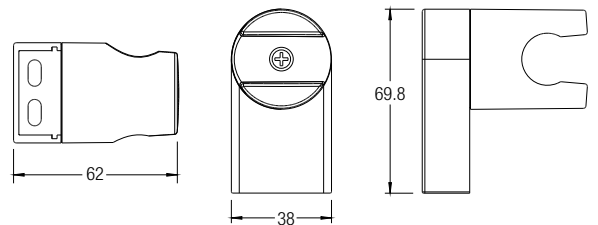

Wall Brackets

Swivel Wall Bracket
WBFA300727CP

For Hand Shower

Fixed Wall Bracket
WBFA300585CP