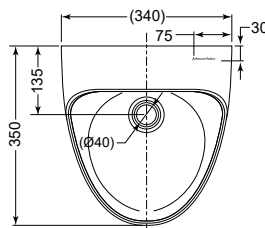

Roma-N BI (Sensor)
WBVC950233WW

340 x 350 x 660
With Integrated Sensor

Roma-N BI
WBSC950222WW

340 x 350 x 660
With Cleansing Nozzle

Roma-N TI
WBSC950224WW

340 X 350 X 660
With Cleansing Nozzle

Roma-N BI
WBSC950223WW

340 x 350 x 660
Back Inlet

Roma-N TI
WBSC950225WW

340 x 350 x 660
Top Inlet