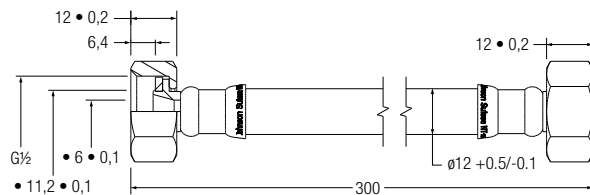

Stainless Steel Reinforced Flexible Hose WBFA300713CP

Length: 300mm