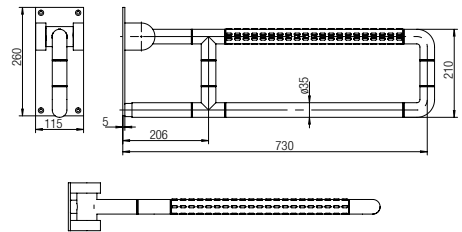

Wall-hinged Support Rail WBBA100336SS

730mm