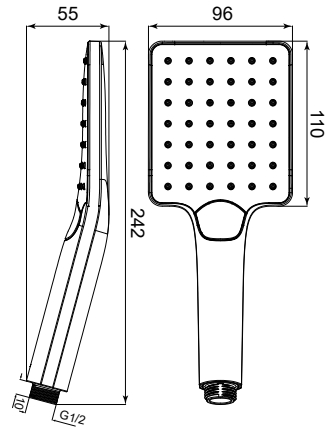

Flores-N Handshower Set With Wall Bracket WBFA301722..

GM MB

- GM - Gunmetal
- MB - Matt Black