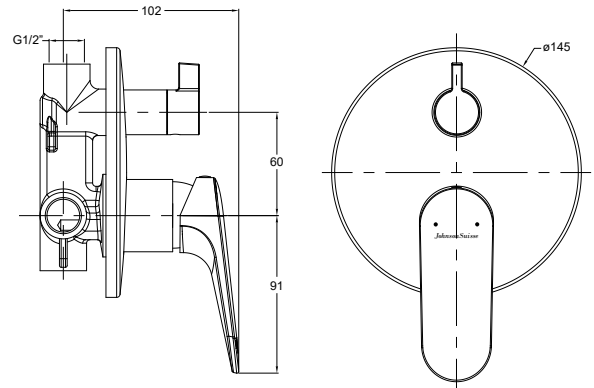

Resina Series

Resina Concealed Bath-Shower Mixer WBFA301714CP

Without Shower Kit
See compatible shower
Accessories on page 139 to 152