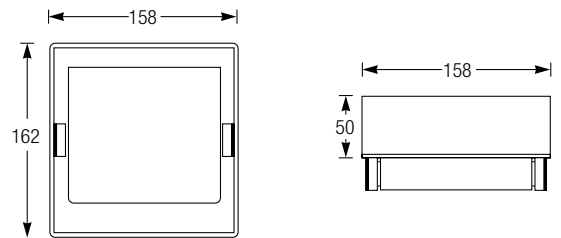

### Double Towel Shelf WBBA100375..

- 580mm
- CP - Chrome
- GM - Gunmetal
- MB - Matt Black

Brass Chrome, Commercial Series

**Robe Hook**  
**WBBA100132CP**

**Double Robe Hook**  
**WBBA100133CP**

**Semi-Recessed Toilet Roll Holder With Cover**  
**WBBA100127CP**