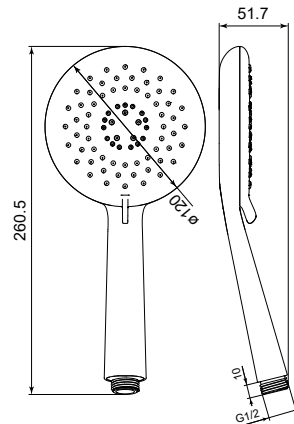

Bering Handshower Set With Wall Bracket WBFA301723..

GM MB

- GM - Gunmetal
- MB - Matt Black