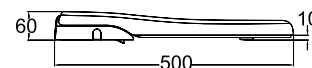

Manual Bidet Seat, U Shape + 180mm plate WBTS800170WW

↗ 500 x 370 x 60

Application:
Treviso WH WC