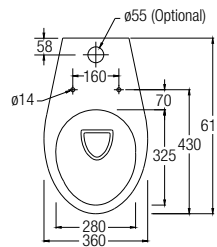

### Sheffield BO/BI WBSESF212WW

615 x 360 x 410

Washdown  
BO/BI 105mm

WBTS800088WW (PP)

WBTS800110WW