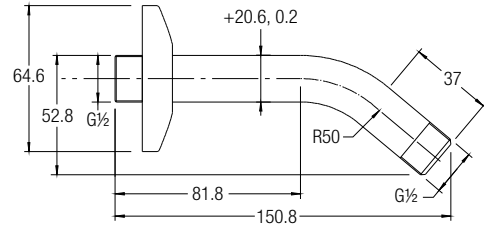

Brass Shower Arm WBFA300577CP

With Wall Flange

📏 Length: 200mm