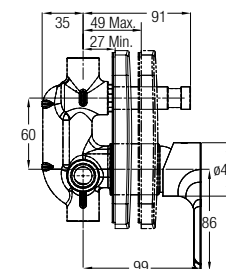

Trento Single Lever Concealed Bath-Shower Mixer WBSA301319CP

See compatible shower
Accessories on page 139 to 152