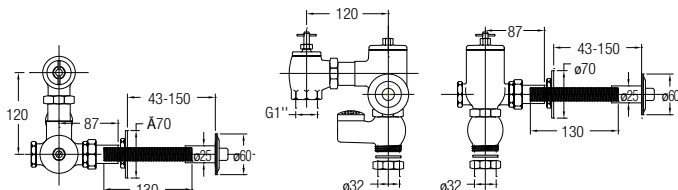

Concealed WC Flush Valve WBFT400453CP

3-4.5L/MIN

Duct type