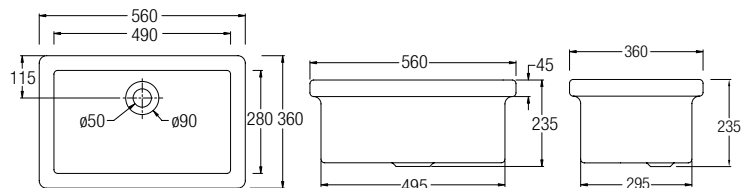

560 x 360 x 235