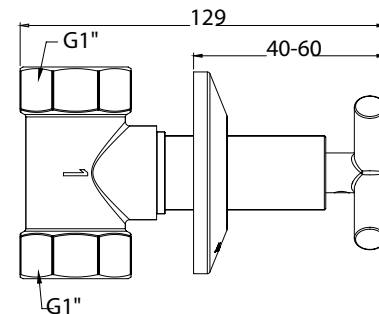

## Asti-N Series

**Asti-N '1/2" Cross Handle Stop Valve  
With Wall Flange  
WBFA301684CP**

**Asti-N '3/4" Cross Handle Stop Valve  
With Wall Flange  
WBFA301685CP**

**Asti-N '1" Cross Handle Stop Valve  
With Wall Flange  
WBFA301686CP**