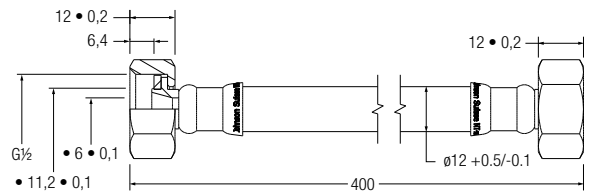

Stainless Steel Reinforced Flexible Hose WBFA300714CP

Length: 400mm