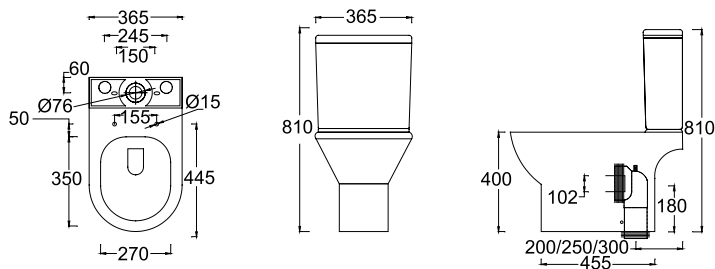

Turin WBSC950162WW

- 690 x 365 x 810
- Washdown 6/3L
  + BO 200/250/300mm
  + HO 180mm
- WBTS800150WW (UF)
- WBTS800169WW