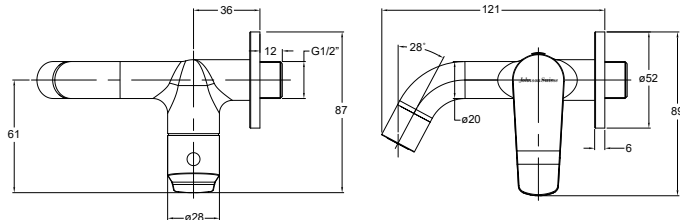

Lazio Series

Lazio Bib Tap With Wall Flange **★★** 4-6L/MIN **CP GM MB** **WBFA301699..**

Lead Free

- ☐ CP - Chrome
- ☒ GM - Gunmetal
- ☐ MB - Matt Black