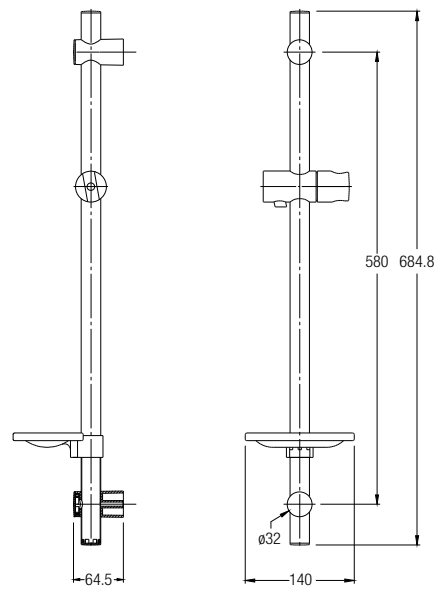

### Sliding Bar (Round) WBFA300581CP

With Soap Dish

- Length: 600mm
- Size : Ø25mm (Round)