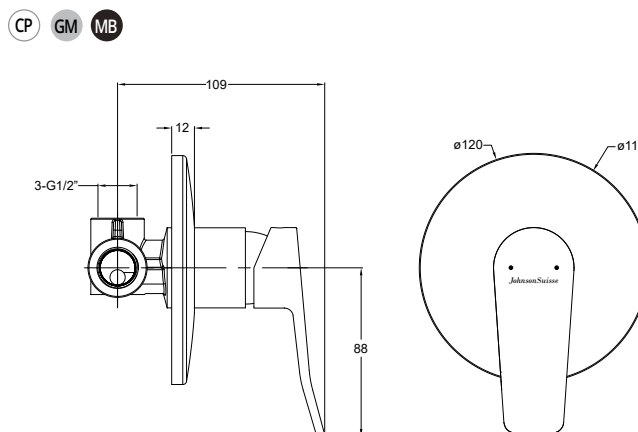

Lazio Series

Lazio Concealed Shower Tap WBFA301694..

Without Shower Kit
Lead Free
See compatible shower
Accessories on page 139 to 152

- CP - Chrome
- GM - Gunmetal
- MB - Matt Black