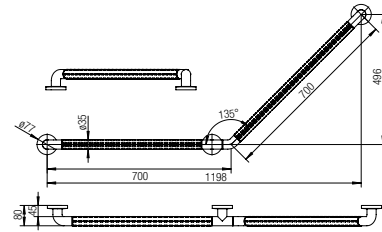

Special Needs

V-shape Grab Bar (Left)
WBBA100339SS

700 X 700mm

L-shape Grab Bar
WBBA100341SS