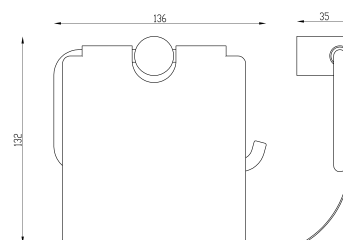

Toilet Roll Holder With Lid CP GM MB
WBBA100377..

- CP - Chrome
- GM - Gunmetal
- MB - Matt Black