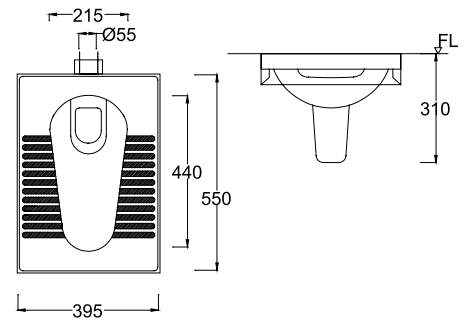

Squatting Pans

Andermatt-N Integral S Trap WBACAM001WW

550 x 395 x 310

For Installation with:
WBSFNV005WW
Nova C Cistern Set 4.5/3L

With Integral Trap and Tread Plates

Roughing-in distance BO: 210mm

Andermatt-N Integral P Trap WBACAM002WW

550 x 395 x 310

For Installation with:
WBSFNV005WW
Nova C Cistern Set 4.5/3L

With Integral Trap and Tread Plates

Roughing-in distance
HO: 145mm