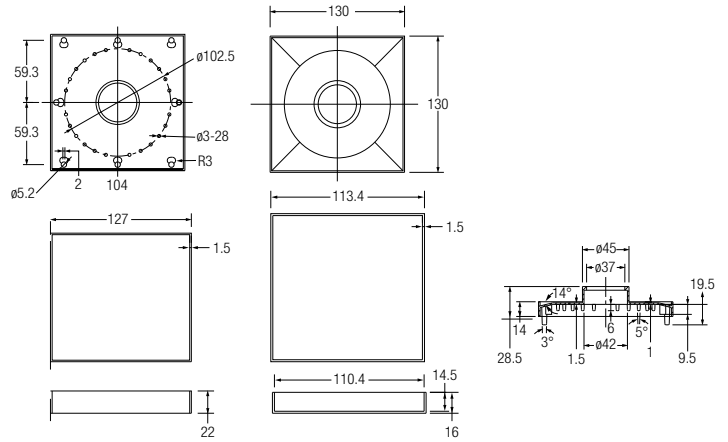

Floor Traps

Ceramic Tile Drainage WBFT400654XX

Length: 130 X 130mm