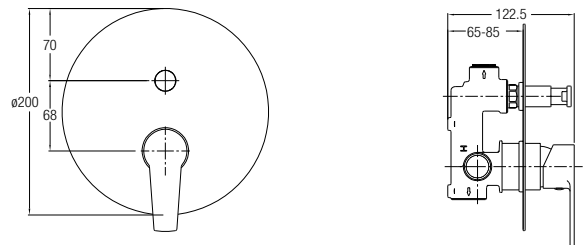

Turin Single Lever Concealed Bath-Shower Mixer WBFA301436CP

See compatible shower Accessories on page 139 to 152