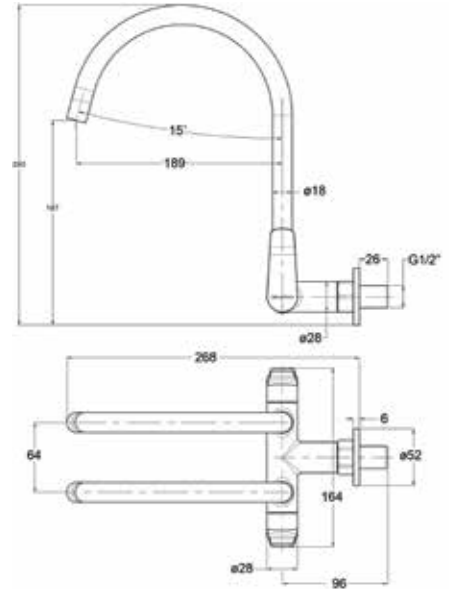

### Lazio Wall-Mounted Dual Single Lever Sink Tap WBFA301706..

4-6L/MIN

Without Flexible Hose

○ CP - Chrome

● GM - Gunmetal

● MB - Matt Black