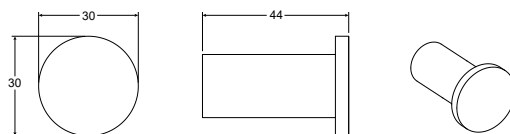

Cesena (S/Steel 304)

Robe Hook CP GM MB
WBBA100378..

- CP - Chrome
- GM - Gunmetal
- MB - Matt Black