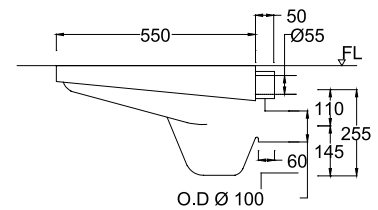

Squatting Pans

Andermatt-N Integral S Trap WBACAM001WW

550 x 395 x 310

For Installation with:
WBSFNV005WW
Nova C Cistern Set 4.5/3L

With Integral Trap and Tread Plates

Roughing-in distance BO: 210mm

Andermatt-N Integral P Trap WBACAM002WW

550 x 395 x 310

For Installation with:
WBSFNV005WW
Nova C Cistern Set 4.5/3L

With Integral Trap and Tread Plates

Roughing-in distance
HO: 145mm