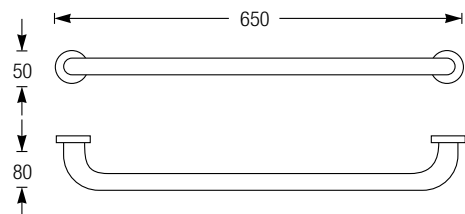

Brass Chrome, Commercial Series

Corner Grated Container
WBBA100281CP

🌀 200 x 200 x 60mm

Corner Grated Container
WBBA100282CP

🌀 250 x 250 x 60mm

Safety Grab Bar
WBBA100129CP

🌀 300mm

Safety Grab Bar
WBBA100130CP

🌀 650mm