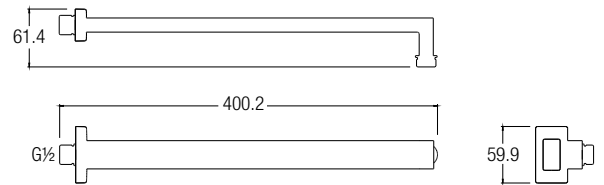

Brass Shower Arm (Square) WBFA300707CP

With Wall Flange

Length: 400mm