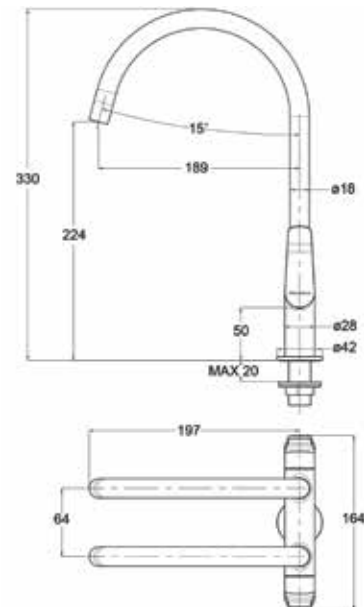

Lazio Series

Lazio Wall-Mounted Dual Single Lever Sink Tap WBFA301706..

4-6L/MIN

Without Flexible Hose

○ CP - Chrome

● GM - Gunmetal

● MB - Matt Black

Lazio Deck-Mounted Dual Single Lever Sink Tap WBFA301705..

4-6L/MIN

Without Flexible Hose

○ CP - Chrome

● GM - Gunmetal

● MB - Matt Black