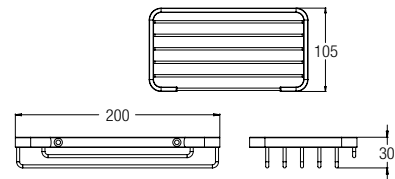

Grated Container
WBBA100279CP

300mm