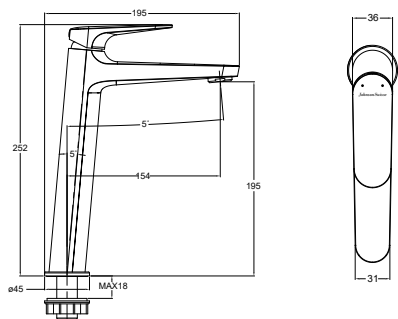

Resina Single Lever Tall Basin Pillar Tap ★★ **4-6L/MIN**
WBFA301711CP

Without Waste
Without Flexible Hose