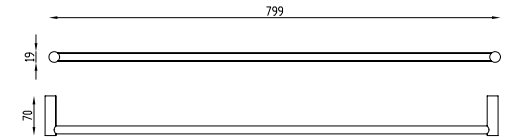

Cesena (S/Steel 304)

Toilet Roll Holder With Lid and Shelf WBBA100376..

- ☐ CP - Chrome
- ☒ GM - Gunmetal
- ☒ MB - Matt Black

Metal Shelf WBBA100381..

- ☒ 300mm
- ☐ CP - Chrome
- ☒ GM - Gunmetal
- ☒ MB - Matt Black

Towel Rail WBBA100373..

- ☒ 800mm
- ☐ CP - Chrome
- ☒ GM - Gunmetal
- ☒ MB - Matt Black

Double Towel Rail WBBA100374..

- ☒ 800mm
- ☐ CP - Chrome
- ☒ GM - Gunmetal
- ☒ MB - Matt Black

Double Towel Shelf WBBA100375..

- ☒ 580mm
- ☐ CP - Chrome
- ☒ GM - Gunmetal
- ☒ MB - Matt Black