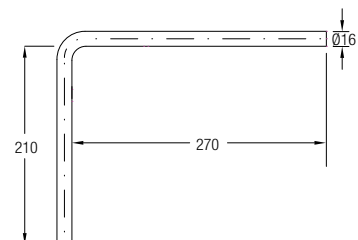

S/S 'L' Shape Urinal Flush Pipe WBFT400908CP

270 x 210 x 16 mm

(For Santana Only)