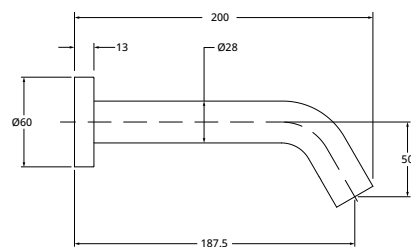

## Self-Closing Series

**Deck-Mounted Self-Closing Tap (Standard)** ★★ ★ 1.5-4L/MIN 2L/MIN  
**WBFA301624CP**

Without Waste  
 Without Flexible Hose

**Deck-Mounted Self-Closing Tap (Tall)** ★★ ★ 1.5-4L/MIN 2L/MIN  
**WBFA301641CP**