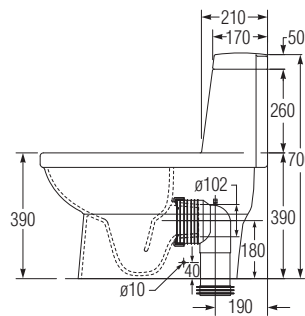

# LAGO

One-piece washdown pedestal WC

PLAN

FRONT ELEVATION

SIDE ELEVATION (180 Connector)

SIDE ELEVATION (190 Connector)

SIDE ELEVATION (305 Connector)

### One-piece washdown pedestal WC

- 6/3 litres dual flush & 6 litres single flush
- Roughing-in distance: HO: 180 mm  
BO: 190 / 305 mm
- Available in white only

700 (h) x 710 (l) x 395 (w) mm