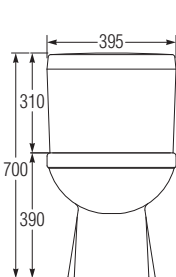

# LAGO

One-piece washdown pedestal WC

PLAN

FRONT ELEVATION

SIDE ELEVATION (180 Connector)

SIDE ELEVATION (190 Connector)

SIDE ELEVATION (305 Connector)

### One-piece washdown pedestal WC

- 6/3 litres dual flush & 6 litres single flush
- Roughing-in distance: HO: 180 mm  
BO: 190 / 305 mm
- Available in white only

700 (h) x 710 (l) x 395 (w) mm