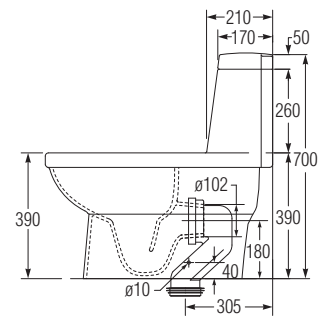

# LAGO

One-piece washdown pedestal WC

PLAN

FRONT ELEVATION

SIDE ELEVATION (180 Connector)

SIDE ELEVATION (190 Connector)

SIDE ELEVATION (305 Connector)

### One-piece washdown pedestal WC

- 6/3 litres dual flush & 6 litres single flush
- Roughing-in distance: HO: 180 mm  
BO: 190 / 305 mm
- Available in white only

700 (h) x 710 (l) x 395 (w) mm