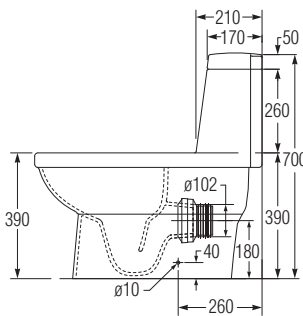

# LAGO

One-piece washdown pedestal WC

PLAN

FRONT ELEVATION

SIDE ELEVATION (180 Connector)

SIDE ELEVATION (190 Connector)

SIDE ELEVATION (305 Connector)

### One-piece washdown pedestal WC

- 6/3 litres dual flush & 6 litres single flush
- Roughing-in distance: HO: 180 mm  
BO: 190 / 305 mm
- Available in white only

700 (h) x 710 (l) x 395 (w) mm