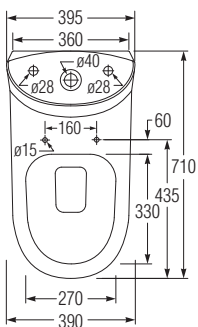

# LAGO

One-piece washdown pedestal WC

PLAN

FRONT ELEVATION

SIDE ELEVATION (180 Connector)

SIDE ELEVATION (190 Connector)

SIDE ELEVATION (305 Connector)

### One-piece washdown pedestal WC

- 6/3 litres dual flush & 6 litres single flush
- Roughing-in distance: HO: 180 mm  
BO: 190 / 305 mm
- Available in white only

700 (h) x 710 (l) x 395 (w) mm